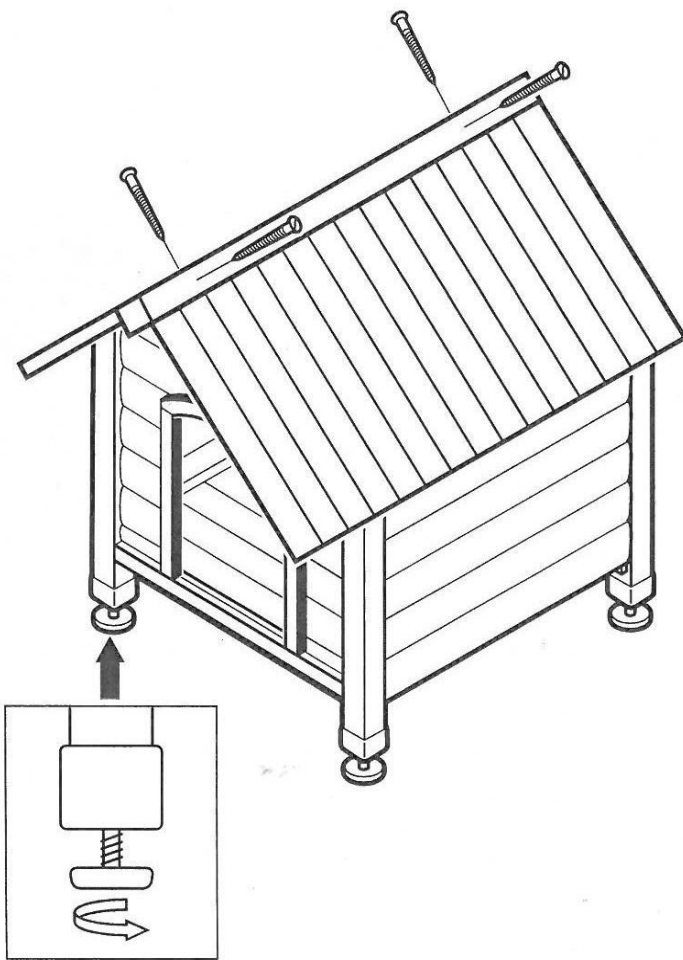

Secure Ridge Cap Adjust Feet as Needed

Required Components

Ridge Cap

STEP 4

Finished Assembly

Available Sizes/Tailles Disponibles

	Length Longueur	Width Largeur	Height Hauteur	PART NUMBER Numéro de la pièce
	28 in. (71 cm)	30 in. (76.2 cm)	30 in. (76.2 cm)	2710-1SMALL
	30 in. (76.2 cm)	35 in. (89 cm)	32 in. (81.3 cm)	2710-2MEDIUM
	32 in. (81.3 cm)	40 in. (101.6 cm)	34 in. (86.4 cm)	2710-3LARGE

* Design and dimensions may vary slightly / L'aspect et les dimensions peuvent varier un peu