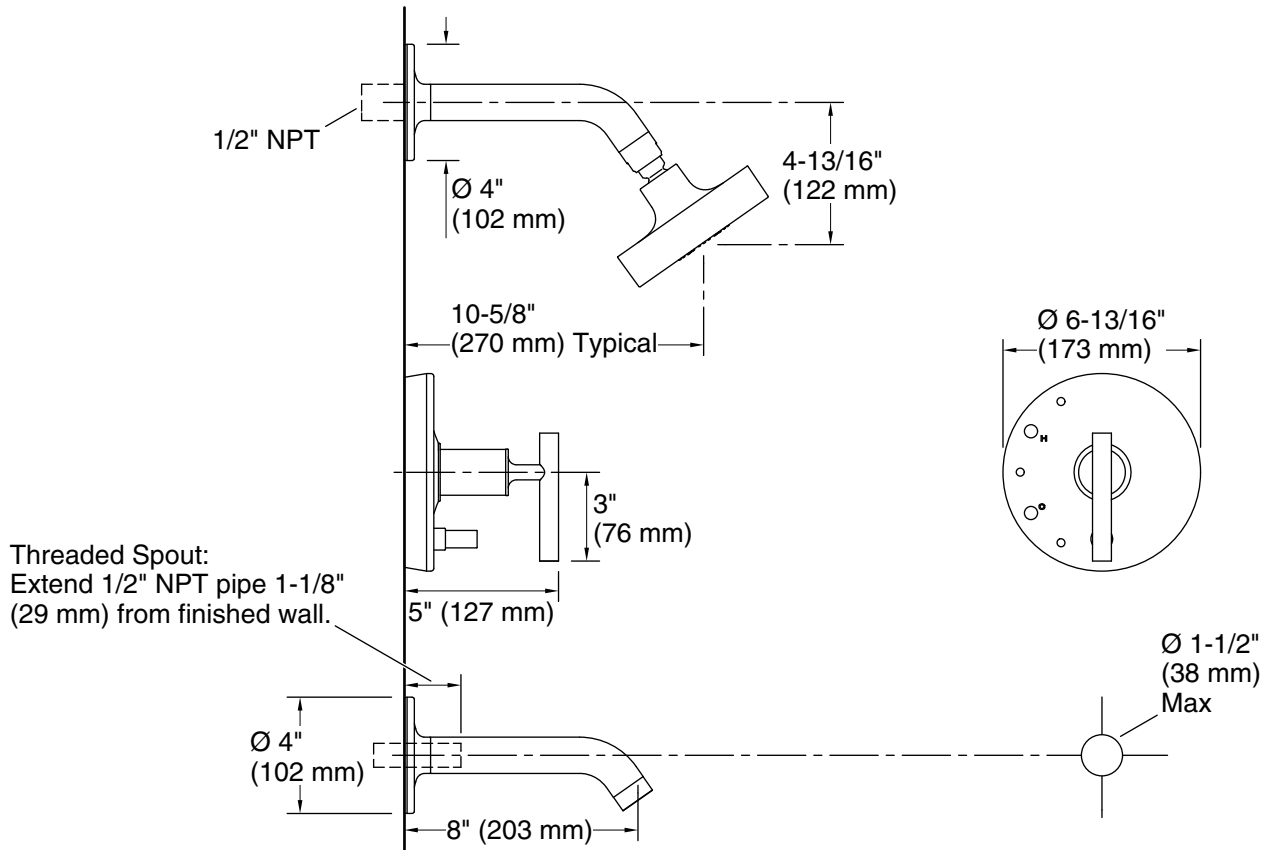

Features

- Lever handle.
- 35° spout.
- Includes showerhead with arm and flange, nondiverter spout with NPT connection, and faceplate with handle and push-button diverter.
- Pressure-balancing diaphragm technology maintains outlet temperature within $\pm 3^{\circ}\text{F}$ during water pressure fluctuations.
- Coordinates with Purist faucets, accessories, and showering components to complete your bathroom.

Color	Code	Description
-------	------	-------------

	CP	Polished Chrome
---	----	-----------------

Technical Information

All product dimensions are nominal.

Drain included: No

Showerhead/Body Spray:

Rated maximum flow: 2 gal/min (7.6 l/min)

Pressure: 80 psi (5.5 bar)

Notes

Install this product according to the installation guide.

Avoid cross-flow conditions. Do not install shut-off device on either valve outlet.

Cap the shower outlet if deck-mount spout, diverter, or handshower is connected to the spout outlet.