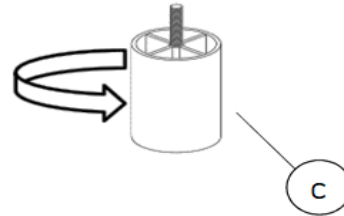

# Assembly Instructions

Element Sofa Beige

Item# 53051316

1

LEG PACKED INSIDE BOTTOM FRAME  
WITH ZIPPER OPENING

2

FOUR CORNER LEGS

MIDDLE LEG