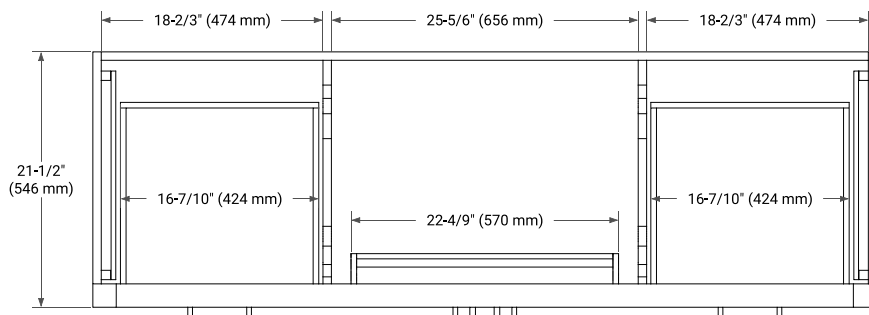

66" SINGLE SINK BASE CABINET

BASE CABINET DIMENSIONS

66" W x 21.5" D x 34.5" H

FEATURES

- Solid wood frame & plywood panels
- Dovetail drawers and joints
- Soft closing doors & drawers

HARDWARE FINISHES*

Brushed Nickel Satin Brass Matte Black Polished Chrome

67" SINGLE OVAL SINK COUNTERTOP WITH 0.75 IN. THICKNESS

OVERALL DIMENSIONS

67" W x 22" D x 0.75" H

COUNTERTOP OPTIONS

Carrara Marble

FEATURES

- Solid countertop with mitered edges & seams
- Undermount white oval sink
- Pre-drilled for 8" widespread faucet

INCLUDED

- Countertop
- Matching Backsplash
- Oval Sink

COUNTERTOP PLAN VIEW

EDGE SIDE VIEW

THREE DIMENSIONAL COUNTERTOP VIEW