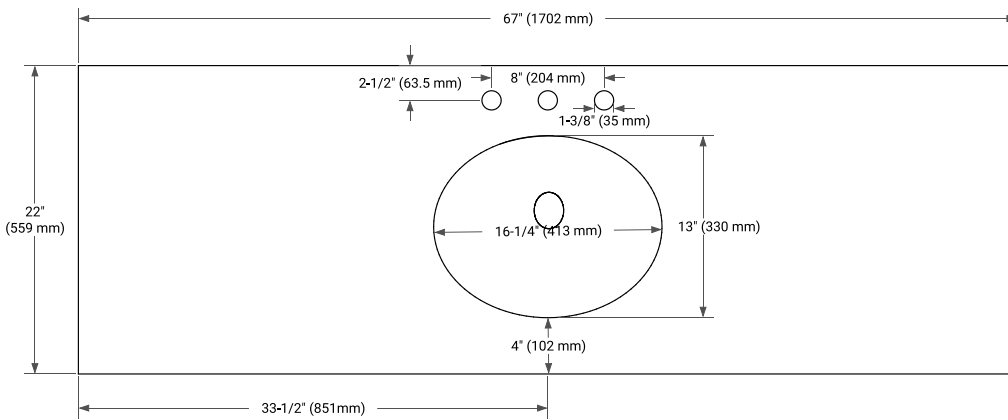

66" SINGLE SINK BASE CABINET

BASE CABINET DIMENSIONS

66" W x 21.5" D x 34.5" H

FEATURES

- Solid wood frame & plywood panels
- Dovetail drawers and joints
- Soft closing doors & drawers

HARDWARE FINISHES*

Brushed Nickel Satin Brass Matte Black Polished Chrome

67" SINGLE OVAL SINK COUNTERTOP WITH 0.75 IN. THICKNESS

OVERALL DIMENSIONS

67" W x 22" D x 0.75" H

COUNTERTOP OPTIONS

Carrara Marble

FEATURES

- Solid countertop with mitered edges & seams
- Undermount white oval sink
- Pre-drilled for 8" widespread faucet

INCLUDED

- Countertop
- Matching Backsplash
- Oval Sink

COUNTERTOP PLAN VIEW

EDGE SIDE VIEW

THREE DIMENSIONAL COUNTERTOP VIEW