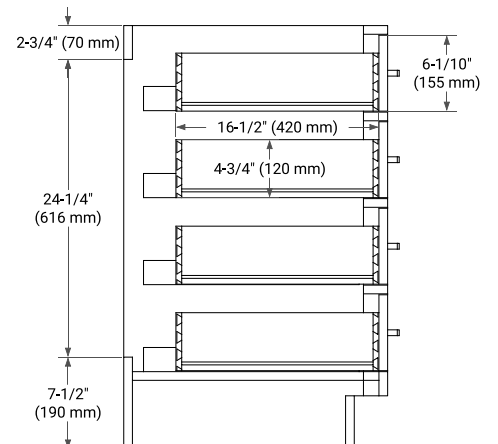

66" SINGLE SINK BASE CABINET

BASE CABINET DIMENSIONS

66" W x 21.5" D x 34.5" H

FEATURES

- Solid wood frame & plywood panels
- Dovetail drawers and joints
- Soft closing doors & drawers

HARDWARE FINISHES*

Brushed Nickel Satin Brass Matte Black Polished Chrome

67" SINGLE OVAL SINK COUNTERTOP WITH 0.75 IN. THICKNESS

OVERALL DIMENSIONS

67" W x 22" D x 0.75" H

COUNTERTOP OPTIONS

Carrara Marble

FEATURES

- Solid countertop with mitered edges & seams
- Undermount white oval sink
- Pre-drilled for 8" widespread faucet

INCLUDED

- Countertop
- Matching Backsplash
- Oval Sink

COUNTERTOP PLAN VIEW

EDGE SIDE VIEW

THREE DIMENSIONAL COUNTERTOP VIEW