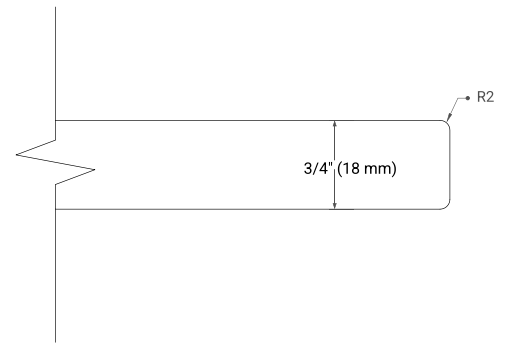

66" SINGLE SINK BASE CABINET

BASE CABINET DIMENSIONS

66" W x 21.5" D x 34.5" H

FEATURES

- Solid wood frame & plywood panels
- Dovetail drawers and joints
- Soft closing doors & drawers

HARDWARE FINISHES*

Brushed Nickel Satin Brass Matte Black Polished Chrome

67" SINGLE OVAL SINK COUNTERTOP WITH 0.75 IN. THICKNESS

OVERALL DIMENSIONS

67" W x 22" D x 0.75" H

COUNTERTOP OPTIONS

Carrara Marble

FEATURES

- Solid countertop with mitered edges & seams
- Undermount white oval sink
- Pre-drilled for 8" widespread faucet

INCLUDED

- Countertop
- Matching Backsplash
- Oval Sink

COUNTERTOP PLAN VIEW

EDGE SIDE VIEW

THREE DIMENSIONAL COUNTERTOP VIEW