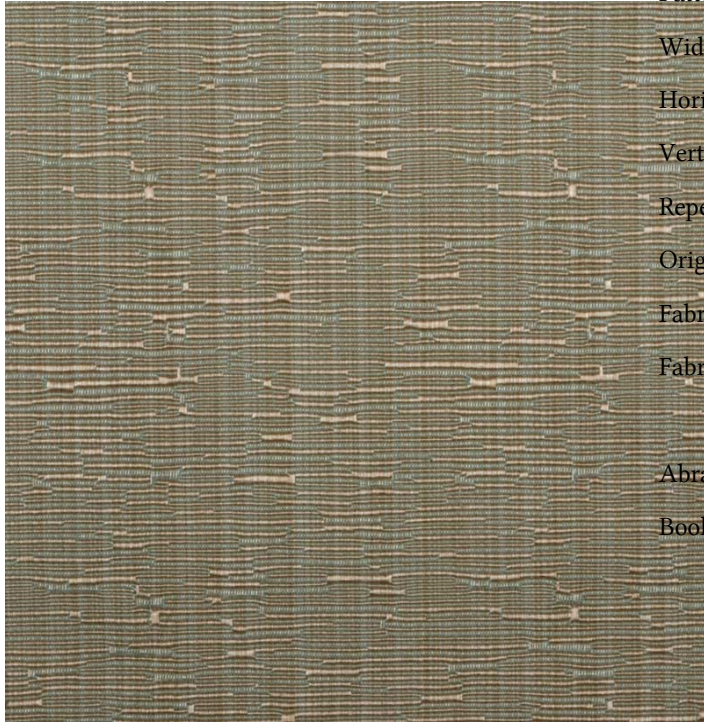

Fabric Detail for:32607 | 28-seafoam

Pattern:	32607 28-seafoam
Width:	54"
Horizontal Repeat:	.000"
Vertical Repeat:	.000"
Repeat Direction:	Up The Roll
Origin:	India
Fabric Grade:	01
Fabric Contents:	56% Cotton 44% Polyester
Abrasion:	20,000 Double Rubs
Book Name:	MINT-TURQUOISE-TEAL