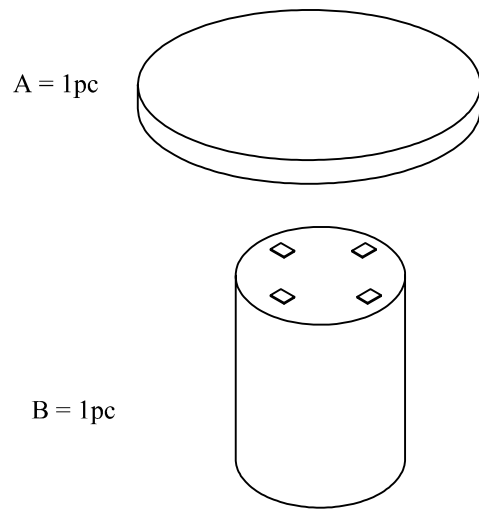

FIBERSTONE DINING TABLE

Thank you for your purchasing this quality product. Be sure to check all packing material carefully for small parts that may have come loose inside the carton during shipment.

PART LIST

STEP 1 : Tight the bolts to press with plastic plug on concrete base without piercing

LIST OF HARDWARE

NO.	Hard ware	Qty.
1	Hex Bolts 	4 pcs
2	Plastic washer 	12 pcs
3	Washer 	4 pcs
4	Allen wrench 	1pcs