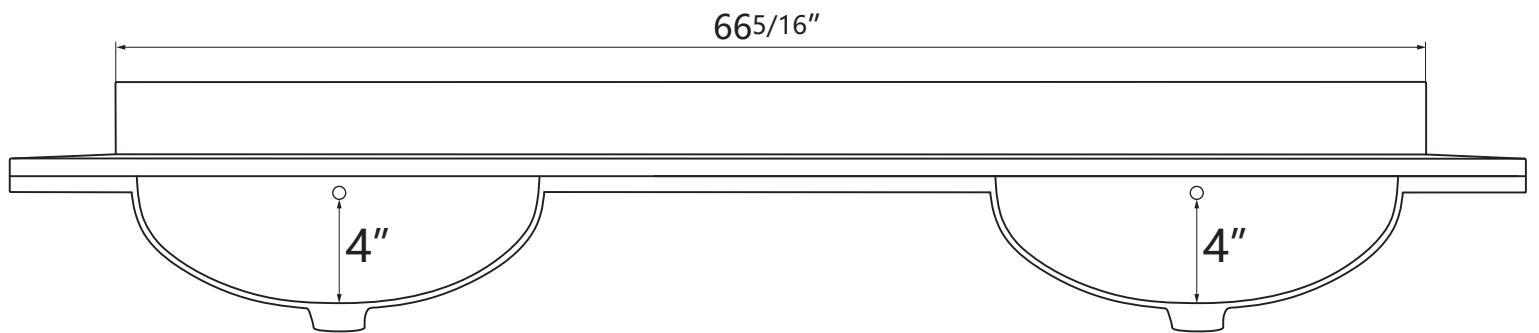

DIMENSION DETAILS

BATHROOM VANITY

PRODUCT
INSTRUCTION
VIDEO

MODEL GP-HG6622D

Top View

VANITY SIZE

Front View

Side View