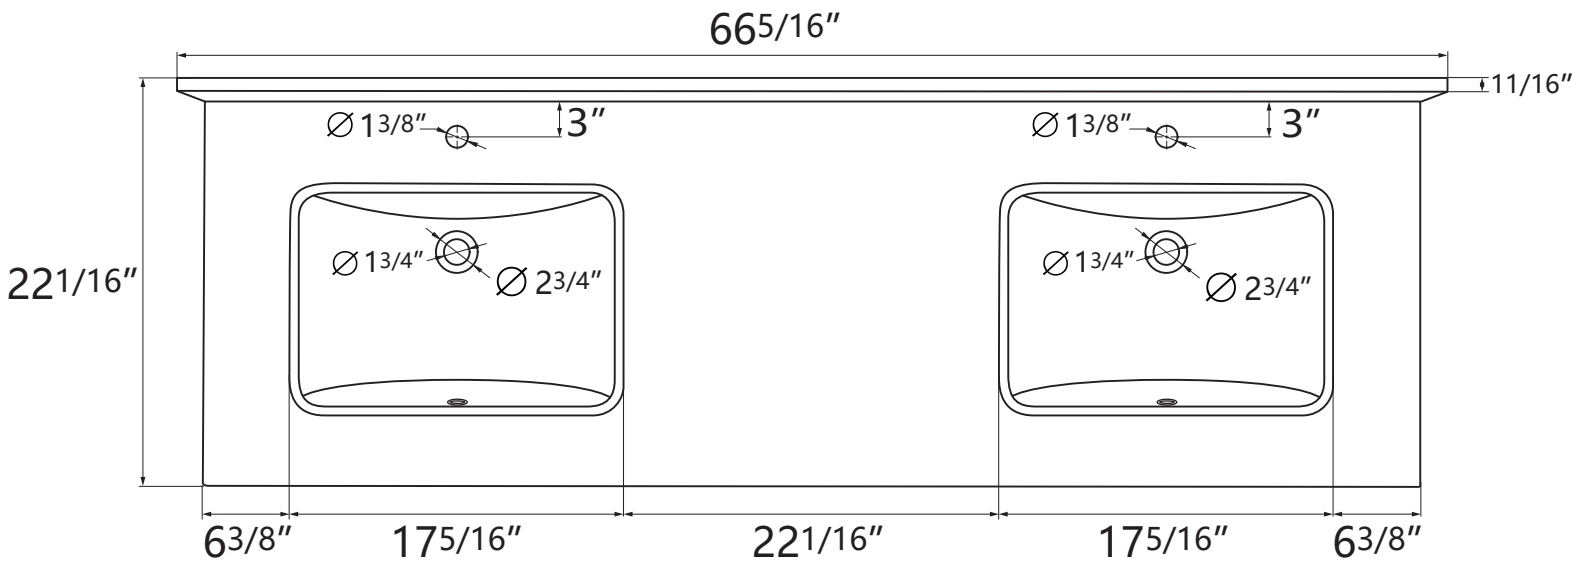

DIMENSION DETAILS

BATHROOM VANITY

PRODUCT
INSTRUCTION
VIDEO

MODEL GP-HG6622D

Top View

VANITY SIZE

Front View

Side View