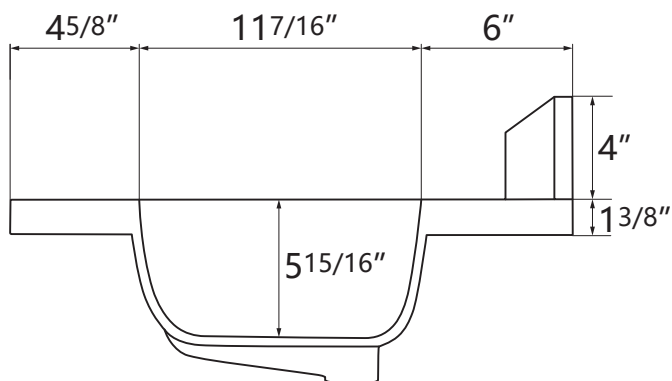

DIMENSION DETAILS

BATHROOM VANITY

PRODUCT
INSTRUCTION
VIDEO

MODEL GP-HG6622D

Top View

VANITY SIZE

Front View

Side View