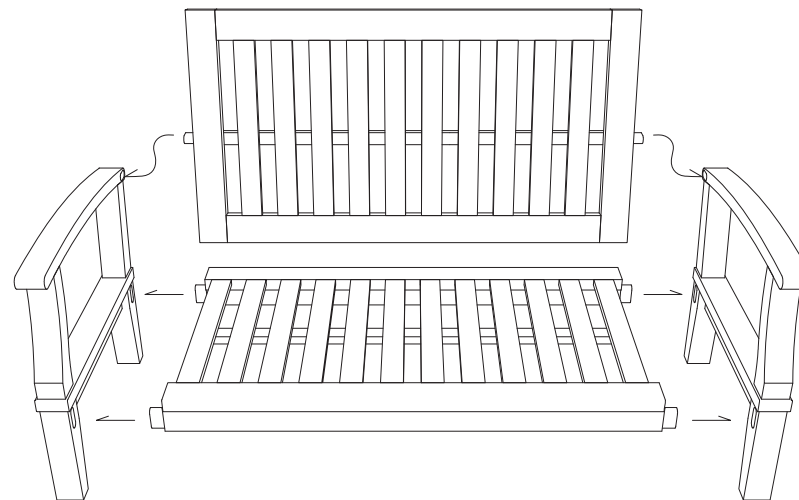

5 PIECE OUTDOOR PATIO TEAK SET

1

2

3

Hardware

M 6 X 6cm

M 6 X 7cm

Allen Wrench M4

4

1 pcs

1

2

3

Hardware

M 6 X 6cm

M 6 X 7cm