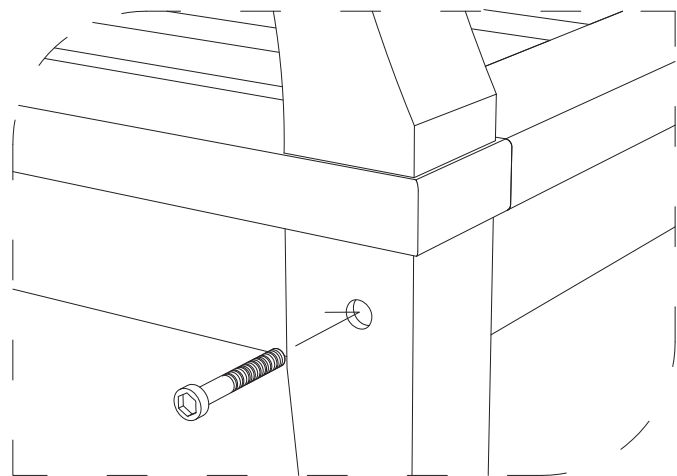

5 PIECE OUTDOOR PATIO TEAK SET

1

2

3

Hardware

M 6 X 6cm

M 6 X 7cm

Allen Wrench M4

4

1 pcs

1

2

3

Hardware

M 6 X 6cm

M 6 X 7cm

Allen Wrench M4

4

1

2

3

**STAINLESS STEEL
HARDWARE**

M 6 X 7cm = 4 pcs

Allen Wrench = 1 pc