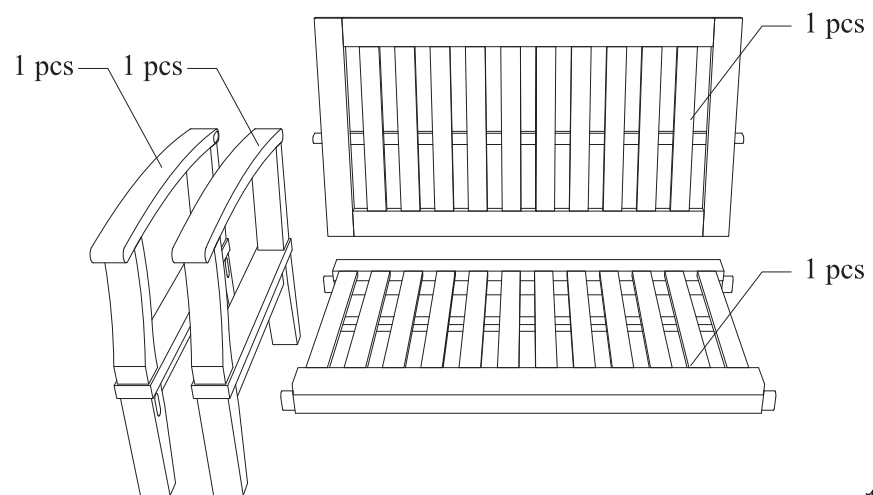

5 PIECE OUTDOOR PATIO TEAK SET

1

2

3

Hardware

M 6 X 6cm

M 6 X 7cm

Allen Wrench M4

4

1 pcs

1

2

3

Hardware

M 6 X 6cm

M 6 X 7cm

Allen Wrench M4

4

1

2

3

**STAINLESS STEEL
HARDWARE**

M 6 X 7cm = 4 pcs

Allen Wrench = 1 pc