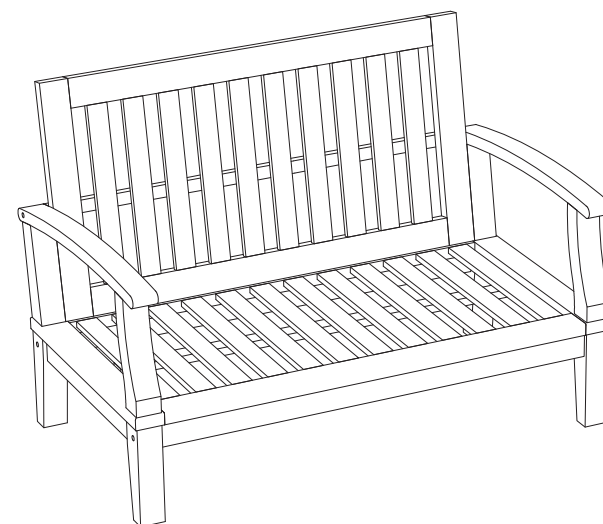

5 PIECE OUTDOOR PATIO TEAK SET

1

2

3

Hardware

M 6 X 6cm

M 6 X 7cm

Allen Wrench M4