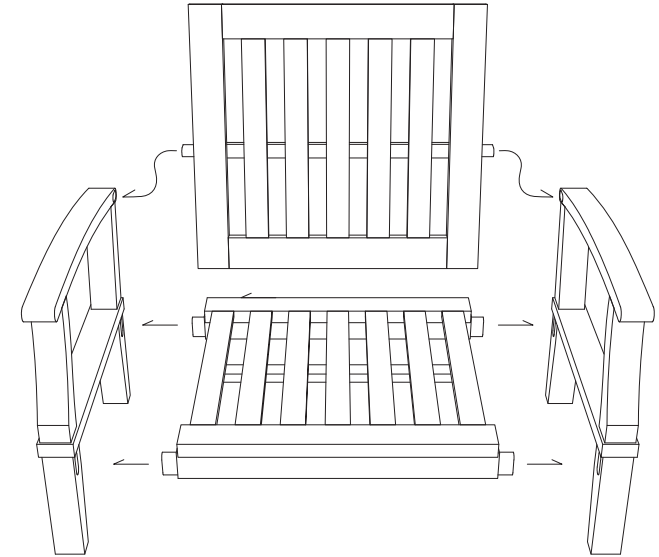

5 PIECE OUTDOOR PATIO TEAK SET

1

2

3

Hardware

M 6 X 6cm

M 6 X 7cm

Allen Wrench M4

4

1 pcs

1

2

3

Hardware

M 6 X 6cm

M 6 X 7cm