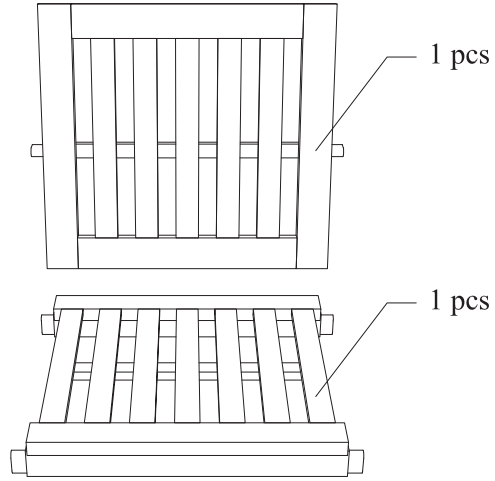

5 PIECE OUTDOOR PATIO TEAK SET

1

2

3

Hardware

M 6 X 6cm

M 6 X 7cm

Allen Wrench M4

4

1 pcs

1

2

3

Hardware

M 6 X 6cm

M 6 X 7cm

Allen Wrench M4

4

1

2

3

**STAINLESS STEEL
HARDWARE**

M 6 X 7cm = 4 pcs

Allen Wrench = 1 pc