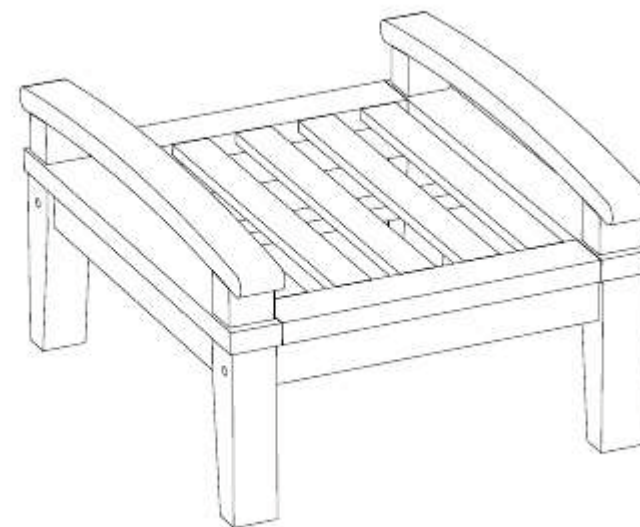

Allen Wrench M4

4

1

2

3

**STAINLESS STEEL
HARDWARE**

M 6 X 7cm = 4 pcs

Allen Wrench = 1 pc