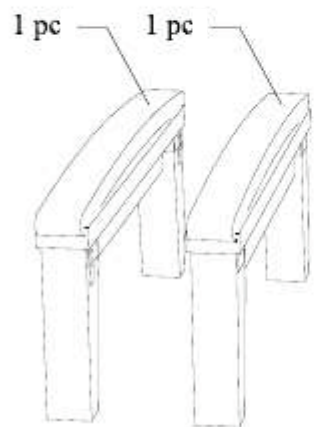

5 PIECE OUTDOOR PATIO TEAK SET

1

2

3

Hardware

M 6 X 6cm

M 6 X 7cm

Allen Wrench M4

4

1 pcs

1

2

3

Hardware

M 6 X 6cm

M 6 X 7cm

Allen Wrench M4

4

1

2

3

**STAINLESS STEEL
HARDWARE**

M 6 X 7cm = 4 pcs

Allen Wrench = 1 pc