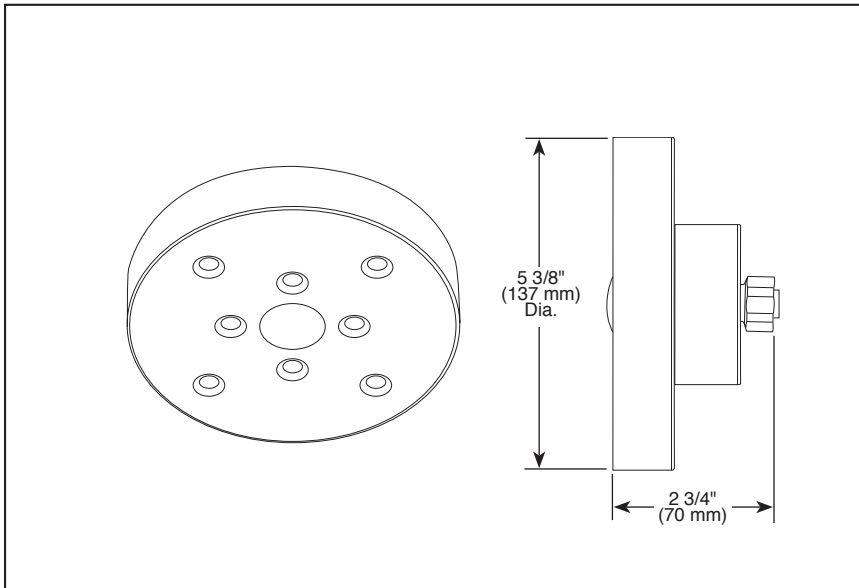

COMPLIES WITH:

- ASME A112.18.1 / CSA B125.1
- EPA WaterSense®

▲ Designate proper finish suffix