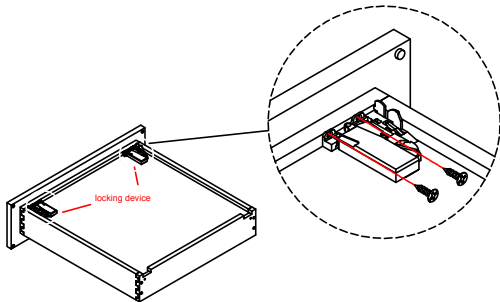

Base Cabinet Assembly Instruction

Hard Ware List	1 | 20PCS | Ø4×25mm	5 | 40PCS | Ø4×12mm	6 | 10PCS	8 | 3SET								
	Flat head screw	Flat head screw	Corner brackets	Slide								
Cabinet Parts List	A	Frame	B	Side panels(2)	C	Bottom panel	D	Back panel	E	Toe kick	H	Drawer front(3)
	I	Drawer front panel (3)		J	Drawer back panel (3)		K	Drawer side panel(6)		L	Drawer bottom panel (3)	

Step9:

Step10:

Step11:

Step12:

Step13: