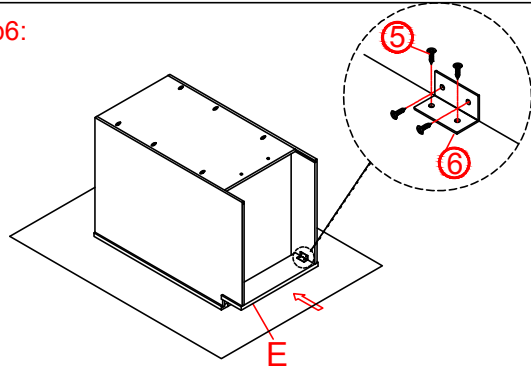

Base Cabinet Assembly Instruction

Hard Ware List	1 | 8PCS | Ø4×25mm	5 | 40PCS | Ø4×12mm	6 | 10PCS	8 | 3SET								
	Flat head screw	Flat head screw	Corner brackets	Slide								
Cabinet Parts List	A	Frame	B	Side panels(2)	C	Bottom panel	D	Back panel	E	Toe kick	H	Drawer front(3)
	I	Drawer front panel (3)		J	Drawer back panel (3)		K	Drawer side panel(6)		L	Drawer bottom panel (3)	

Step1:

Step2:

Step3:

Step4:

Step5:

Step6:

Step7:

Step8: