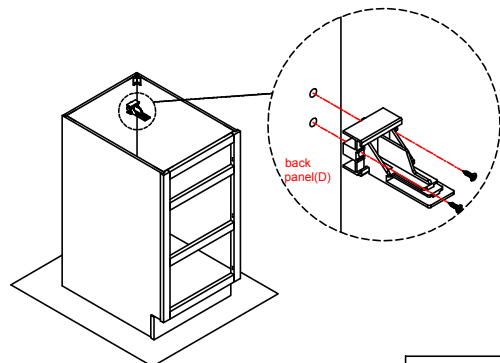

Base Cabinet Assembly Instruction

Hard Ware List	1 8PCS Ø4×25mm	5 40PCS Ø4×12mm	6 10PCS	8 3SET								
	Flat head screw	Flat head screw	Corner brackets	Slide								
												
Cabinet Parts List	A	Frame	B	Side panels(2)	C	Bottom panel	D	Back panel	E	Toe kick	H	Drawer front(3)
	I	Drawer front panel (3)		J	Drawer back panel (3)		K	Drawer side panel(6)		L	Drawer bottom panel (3)	

Base Cabinet Assembly Instruction

Hard Ware List	1 20PCS Ø4×25mm	5 40PCS Ø4×12mm	6 10PCS	8 3SET								
	Flat head screw	Flat head screw	Corner brackets	Slide								
												
Cabinet Parts List	A	Frame	B	Side panels(2)	C	Bottom panel	D	Back panel	E	Toe kick	H	Drawer front(3)
	I	Drawer front panel (3)		J	Drawer back panel (3)		K	Drawer side panel(6)		L	Drawer bottom panel (3)	