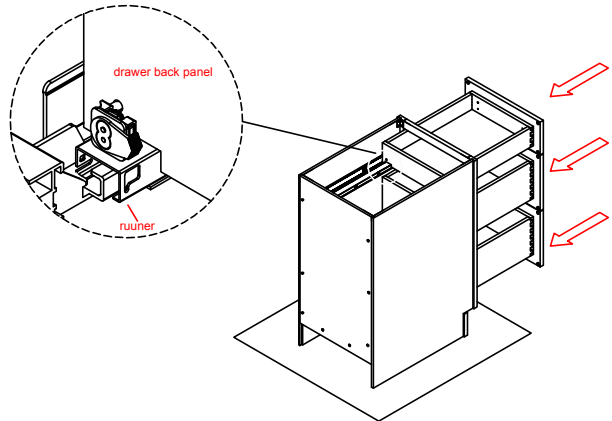

Base Cabinet Assembly Instruction

Hard Ware List	1 20PCS Ø4×25mm	5 40PCS Ø4×12mm	6 10PCS	8 3SET								
	Flat head screw	Flat head screw	Corner brackets	Slide								
												
Cabinet Parts List	A	Frame	B	Side panels(2)	C	Bottom panel	D	Back panel	E	Toe kick	H	Drawer front(3)
	I	Drawer front panel (3)		J	Drawer back panel (3)		K	Drawer side panel(6)		L	Drawer bottom panel (3)	

Step9:

Step10:

Step11:

Step12:

Step13: