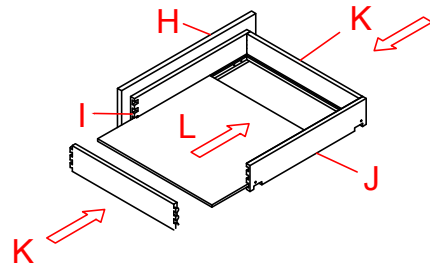

Base Cabinet Assembly Instruction

Hard Ware List	1 | 20PCS | Ø4×25mm	5 | 40PCS | Ø4×12mm	6 | 10PCS	8 | 3SET								
	Flat head screw	Flat head screw	Corner brackets	Slide								
Cabinet Parts List	A	Frame	B	Side panels(2)	C	Bottom panel	D	Back panel	E	Toe kick	H	Drawer front(3)
	I	Drawer front panel (3)		J	Drawer back panel (3)		K	Drawer side panel(6)		L	Drawer bottom panel (3)	

Step9:

Step10:

Step11:

Step12:

Step13: