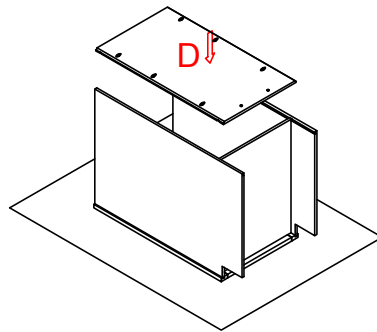

Base Cabinet Assembly Instruction

Hard Ware List	1 8PCS Ø4×25mm	5 40PCS Ø4×12mm	6 10PCS	8 3SET								
	Flat head screw	Flat head screw	Corner brackets	Slide								
												
Cabinet Parts List	A	Frame	B	Side panels(2)	C	Bottom panel	D	Back panel	E	Toe kick	H	Drawer front(3)
	I	Drawer front panel (3)		J	Drawer back panel (3)		K	Drawer side panel(6)		L	Drawer bottom panel (3)	

Step1:

Step2:

Step3:

Step4:

Step5:

Step6:

Step7:

Step8:

Base Cabinet Assembly Instruction

Hard Ware List	1 20PCS Ø4×25mm	5 40PCS Ø4×12mm	6 10PCS	8 3SET								
	Flat head screw	Flat head screw	Corner brackets	Slide								
												
Cabinet Parts List	A	Frame	B	Side panels(2)	C	Bottom panel	D	Back panel	E	Toe kick	H	Drawer front(3)
	I	Drawer front panel (3)		J	Drawer back panel (3)		K	Drawer side panel(6)		L	Drawer bottom panel (3)	