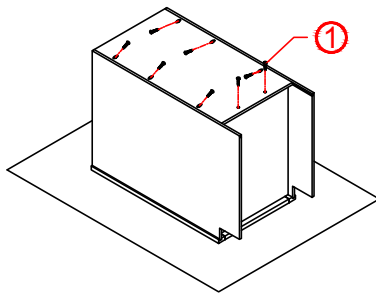

Base Cabinet Assembly Instruction

Hard Ware List	1 8PCS Ø4×25mm	5 40PCS Ø4×12mm	6 10PCS	8 3SET								
	Flat head screw	Flat head screw	Corner brackets	Slide								
												
Cabinet Parts List	A	Frame	B	Side panels(2)	C	Bottom panel	D	Back panel	E	Toe kick	H	Drawer front(3)
	I	Drawer front panel (3)		J	Drawer back panel (3)		K	Drawer side panel(6)		L	Drawer bottom panel (3)	

Step1:

Step2:

Step3:

Step4:

Step5:

Step6:

Step7:

Step8:

Base Cabinet Assembly Instruction

Hard Ware List	1 20PCS Ø4×25mm	5 40PCS Ø4×12mm	6 10PCS	8 3SET								
	Flat head screw	Flat head screw	Corner brackets	Slide								
												
Cabinet Parts List	A	Frame	B	Side panels(2)	C	Bottom panel	D	Back panel	E	Toe kick	H	Drawer front(3)
	I	Drawer front panel (3)		J	Drawer back panel (3)		K	Drawer side panel(6)		L	Drawer bottom panel (3)	