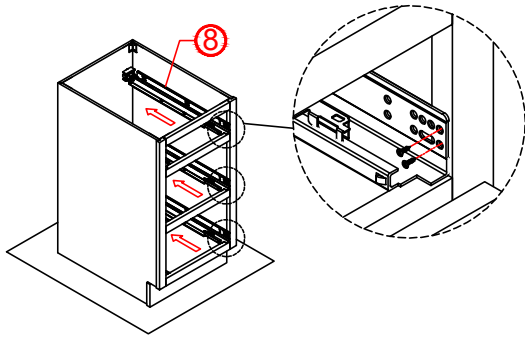

Base Cabinet Assembly Instruction

Hard Ware List	1 | 20PCS | Ø4×25mm	5 | 40PCS | Ø4×12mm	6 | 10PCS	8 | 3SET								
	Flat head screw	Flat head screw	Corner brackets	Slide								
Cabinet Parts List	A	Frame	B	Side panels(2)	C	Bottom panel	D	Back panel	E	Toe kick	H	Drawer front(3)
	I	Drawer front panel (3)		J	Drawer back panel (3)		K	Drawer side panel(6)		L	Drawer bottom panel (3)	

Step9: