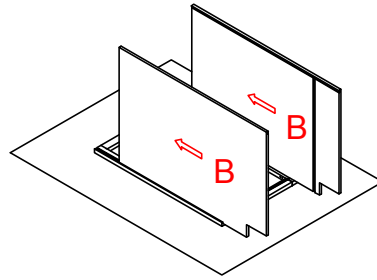

Base Cabinet Assembly Instruction

Hard Ware List	1 8PCS Ø4×25mm	5 40PCS Ø4×12mm	6 10PCS	8 3SET								
	Flat head screw	Flat head screw	Corner brackets	Slide								
												
Cabinet Parts List	A	Frame	B	Side panels(2)	C	Bottom panel	D	Back panel	E	Toe kick	H	Drawer front(3)
	I	Drawer front panel (3)		J	Drawer back panel (3)		K	Drawer side panel(6)		L	Drawer bottom panel (3)	

Step1:

Step2:

Step3:

Step4:

Step5:

Step6:

Step7:

Step8: