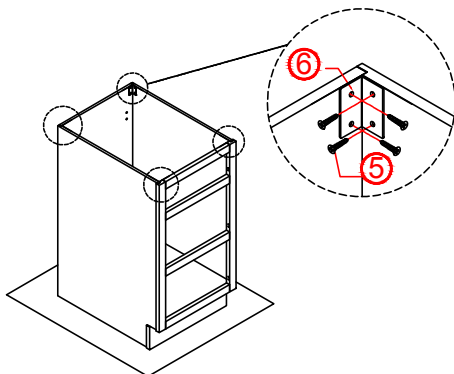

Base Cabinet Assembly Instruction

Hard Ware List	1 8PCS Ø4×25mm	5 40PCS Ø4×12mm	6 10PCS	8 3SET								
	Flat head screw	Flat head screw	Corner brackets	Slide								
												
Cabinet Parts List	A	Frame	B	Side panels(2)	C	Bottom panel	D	Back panel	E	Toe kick	H	Drawer front(3)
	I	Drawer front panel (3)		J	Drawer back panel (3)		K	Drawer side panel(6)		L	Drawer bottom panel (3)	

Step1:

Step2:

Step3:

Step4:

Step5:

Step6:

Step7:

Step8:

Base Cabinet Assembly Instruction

Hard Ware List	1 20PCS Ø4×25mm	5 40PCS Ø4×12mm	6 10PCS	8 3SET								
	Flat head screw	Flat head screw	Corner brackets	Slide								
												
Cabinet Parts List	A	Frame	B	Side panels(2)	C	Bottom panel	D	Back panel	E	Toe kick	H	Drawer front(3)
	I	Drawer front panel (3)		J	Drawer back panel (3)		K	Drawer side panel(6)		L	Drawer bottom panel (3)	