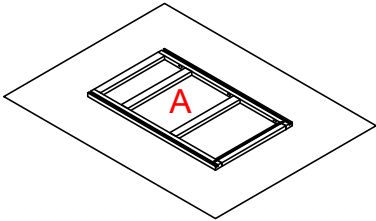

Base Cabinet Assembly Instruction

Hard Ware List	1 8PCS Ø4×25mm	5 40PCS Ø4×12mm	6 10PCS	8 3SET								
	Flat head screw	Flat head screw	Corner brackets	Slide								
												
Cabinet Parts List	A	Frame	B	Side panels(2)	C	Bottom panel	D	Back panel	E	Toe kick	H	Drawer front(3)
	I	Drawer front panel (3)		J	Drawer back panel (3)		K	Drawer side panel(6)		L	Drawer bottom panel (3)	

Step1:

Step2:

Step3:

Step4:

Step5:

Step6:

Step7:

Step8: