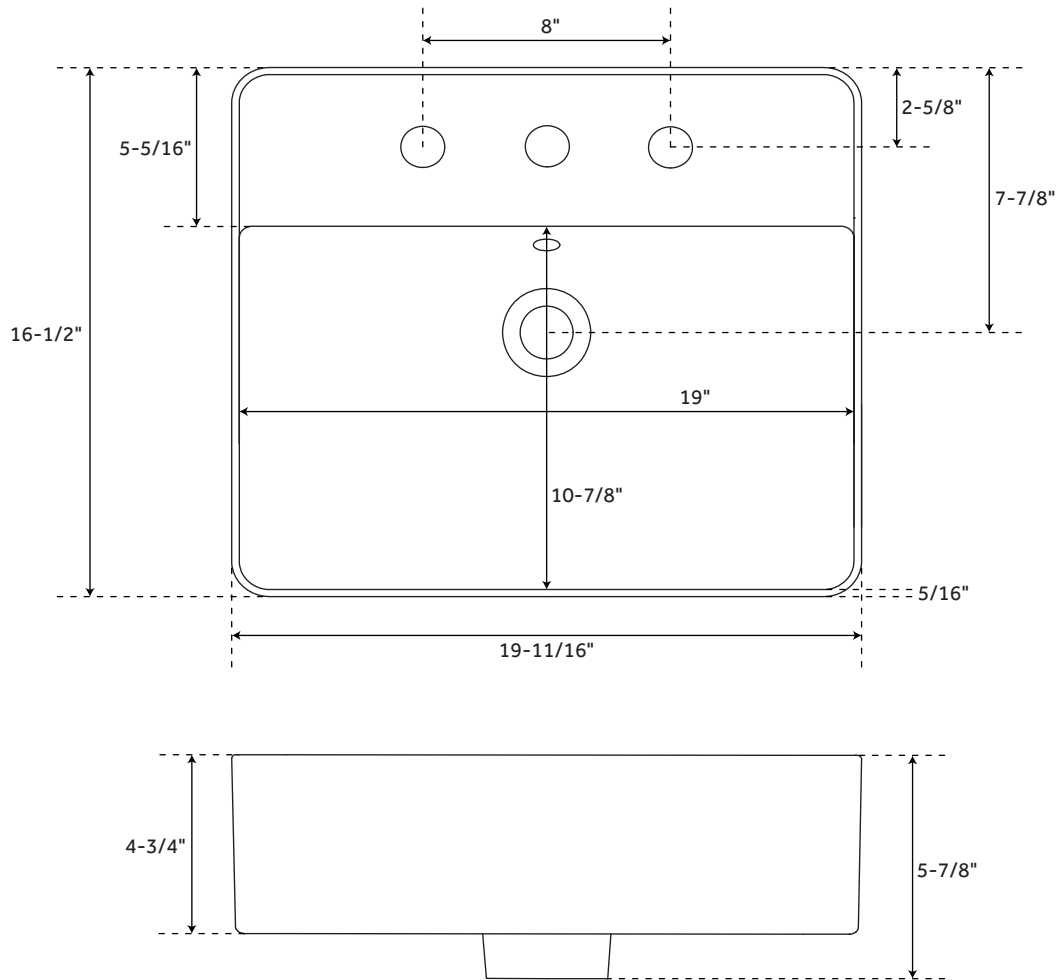

HIBISCUS

RECTANGULAR FIRECLAY VESSEL SINK - 8" WIDESPREAD - WHITE

SKU: 948626

FEATURES

- Shape: Rectangular
- Sink Material: Fireclay
- Number of Basins: 1
- Sink Installation: Vessel
- Faucet Centers: 8"
- Overflow Hole: Yes
- Drain Included: Optional
- Faucet Included: No
- Sink Requires a 3" Drain Hole in the Countertop
For Proper Fitment. Drilling May Be Needed
to Accommodate

SIGNATURE HARDWARE Lifetime Warranty

See website for detailed warranty information.

CONTENTS

SINK PAGE 2

REVISED 06/15/2020

HIBISCUS

RECTANGULAR FIRECLAY VESSEL SINK - 8" WIDESPREAD - WHITE

SKU: 948626

FEATURES

Length: 19-11/16"
Width: 16-1/2"
Height: 5-7/8"
Basin Length: 19"
Basin Width: 10-7/8"
Basin Depth: 3-1/2"
Rim Thickness: 5-16"
Drain Size: 1-11/16"

CODES/STANDARDS

cUPC
ASME A112.19.2/CSA B45.1
Massachusetts Accepted