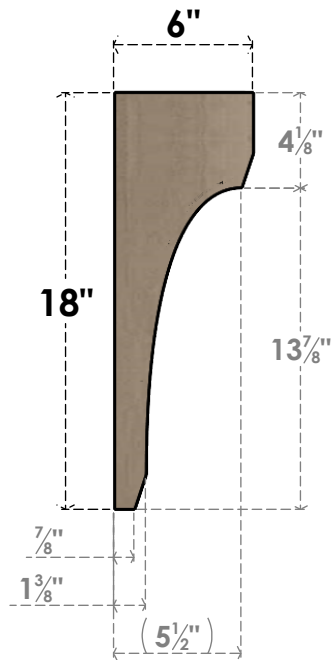

ITEM NUMBER: CORU03X06X18LGYRCPR

3"W X 6"D X 18"H SERIES 2 THIN LEGACY ROUGH CEDAR TIMBERTHANE FAUX WOOD CORBEL, PRIMED

SIDE PROFILE

FRONT PROFILE

ISOMETRIC

EKENA MILLWORK
2300 WEST MAIN ST.
CLARKSVILLE, TX 75426
TOLL FREE: 866-607-0453
WWW.EKENAMILLWORK.COM

NOTES

1. INSTALLATION TO BE COMPLETED IN ACCORDANCE WITH MANUFACTURER'S SPECIFICATIONS.
2. DRAWING MAY NOT BE TO SCALE
3. THIS DRAWING IS INTENDED FOR DESIGN AND PLANNING PURPOSES ONLY.
4. ALL INFORMATION CONTAINED HEREIN WAS CURRENT AT THE TIME OF DEVELOPMENT BUT MUST BE REVIEWED AND APPROVED BY THE PRODUCT MANUFACTURER TO BE CONSIDERED ACCURATE.
5. TIMBERTHANE ARCHITECTURAL PRODUCTS ARE MADE FROM HIGH DENSITY URETHANE AND COME FACTORY PRIMED