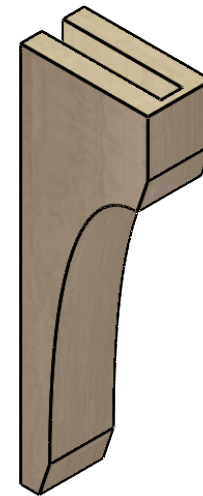

ITEM NUMBER: CORU03X06X18LGYRCPR

3"W X 6"D X 18"H SERIES 2 THIN LEGACY ROUGH CEDAR TIMBERTHANE FAUX WOOD CORBEL, PRIMED

SIDE PROFILE

FRONT PROFILE

ISOMETRIC

EKENA MILLWORK
2300 WEST MAIN ST.
CLARKSVILLE, TX 75426
TOLL FREE: 866-607-0453
WWW.EKENAMILLWORK.COM

NOTES

1. INSTALLATION TO BE COMPLETED IN ACCORDANCE WITH MANUFACTURER'S SPECIFICATIONS.
2. DRAWING MAY NOT BE TO SCALE
3. THIS DRAWING IS INTENDED FOR DESIGN AND PLANNING PURPOSES ONLY.
4. ALL INFORMATION CONTAINED HEREIN WAS CURRENT AT THE TIME OF DEVELOPMENT BUT MUST BE REVIEWED AND APPROVED BY THE PRODUCT MANUFACTURER TO BE CONSIDERED ACCURATE.
5. TIMBERTHANE ARCHITECTURAL PRODUCTS ARE MADE FROM HIGH DENSITY URETHANE AND COME FACTORY PRIMED