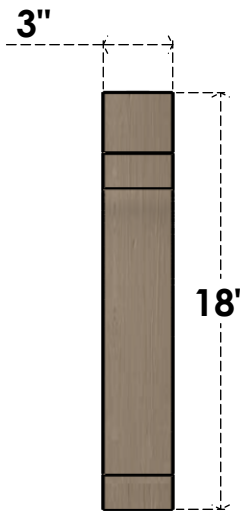

ITEM NUMBER: CORU03X06X18LGYRCPR

3"W X 6"D X 18"H SERIES 2 THIN LEGACY ROUGH CEDAR TIMBERTHANE FAUX WOOD CORBEL, PRIMED

SIDE PROFILE

FRONT PROFILE

ISOMETRIC

EKENA MILLWORK
2300 WEST MAIN ST.
CLARKSVILLE, TX 75426
TOLL FREE: 866-607-0453
WWW.EKENAMILLWORK.COM

NOTES

1. INSTALLATION TO BE COMPLETED IN ACCORDANCE WITH MANUFACTURER'S SPECIFICATIONS.
2. DRAWING MAY NOT BE TO SCALE
3. THIS DRAWING IS INTENDED FOR DESIGN AND PLANNING PURPOSES ONLY.
4. ALL INFORMATION CONTAINED HEREIN WAS CURRENT AT THE TIME OF DEVELOPMENT BUT MUST BE REVIEWED AND APPROVED BY THE PRODUCT MANUFACTURER TO BE CONSIDERED ACCURATE.
5. TIMBERTHANE ARCHITECTURAL PRODUCTS ARE MADE FROM HIGH DENSITY URETHANE AND COME FACTORY PRIMED