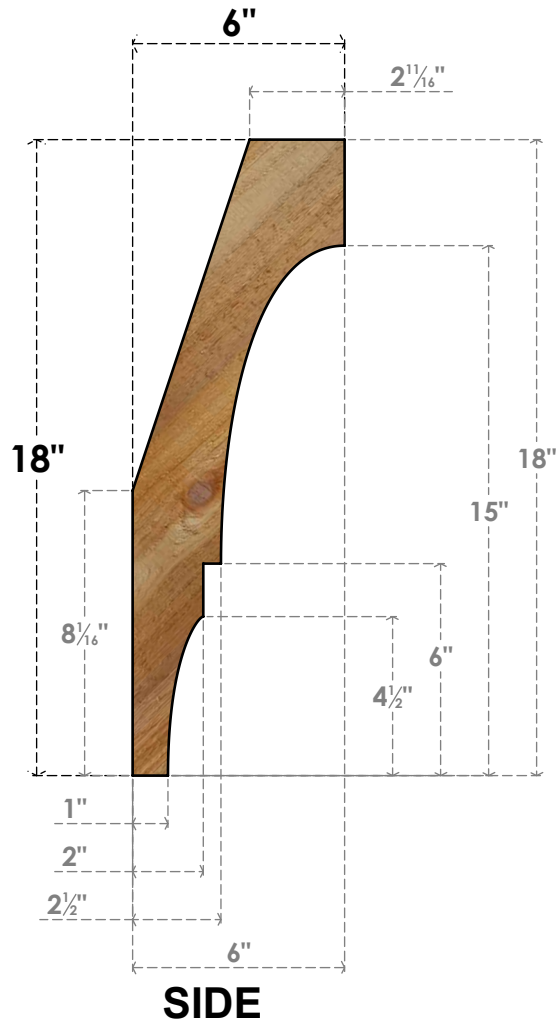

# BRC06X06X18BOA00RWR

6"W X 6"D X 18"H BALBOA ROUGH SAWN BRACE, WESTERN RED CEDAR

EKENA MILLWORK  
 2300 WEST MAIN ST.  
 CLARKSVILLE, TX 75426  
 TOLL FREE: 866-607-0453  
 WWW.EKENAMILLWORK.COM

### NOTES

1. INSTALLATION TO BE COMPLETED IN ACCORDANCE WITH MANUFACTURER'S SPECIFICATIONS.
2. DRAWING MAY NOT BE TO SCALE
3. THIS DRAWING IS INTENDED FOR DESIGN AND PLANNING PURPOSES ONLY.
4. ALL INFORMATION CONTAINED HEREIN WAS CURRENT AT THE TIME OF DEVELOPMENT BUT MUST BE REVIEWED AND APPROVED BY THE PRODUCT MANUFACTURER TO BE CONSIDERED ACCURATE.
5. PRODUCTS ARE NOT KILN DRIED. THIS ITEM IS UNIQUE AND WILL CONTAIN THE NATURAL VARIATIONS THAT THE WOOD SPECIES OFFERS. THIS MAY RESULT IN VARIATIONS UP TO 1/4"