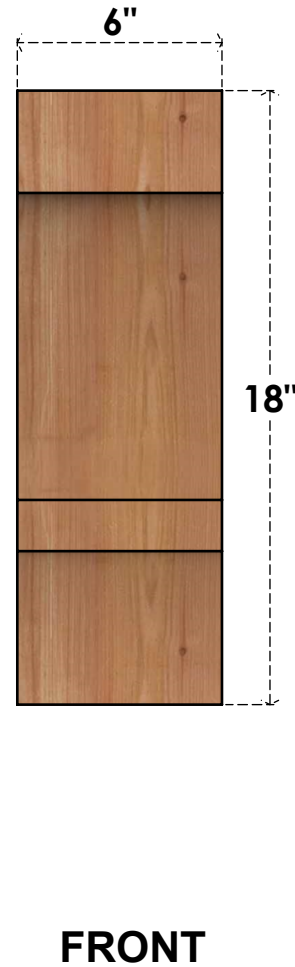

# BRC06X06X18BOA00RWR

6"W X 6"D X 18"H BALBOA ROUGH SAWN BRACE, WESTERN RED CEDAR

EKENA MILLWORK  
 2300 WEST MAIN ST.  
 CLARKSVILLE, TX 75426  
 TOLL FREE: 866-607-0453  
 WWW.EKENAMILLWORK.COM

### NOTES

1. INSTALLATION TO BE COMPLETED IN ACCORDANCE WITH MANUFACTURER'S SPECIFICATIONS.
2. DRAWING MAY NOT BE TO SCALE
3. THIS DRAWING IS INTENDED FOR DESIGN AND PLANNING PURPOSES ONLY.
4. ALL INFORMATION CONTAINED HEREIN WAS CURRENT AT THE TIME OF DEVELOPMENT BUT MUST BE REVIEWED AND APPROVED BY THE PRODUCT MANUFACTURER TO BE CONSIDERED ACCURATE.
5. PRODUCTS ARE NOT KILN DRIED. THIS ITEM IS UNIQUE AND WILL CONTAIN THE NATURAL VARIATIONS THAT THE WOOD SPECIES OFFERS. THIS MAY RESULT IN VARIATIONS UP TO 1/4"