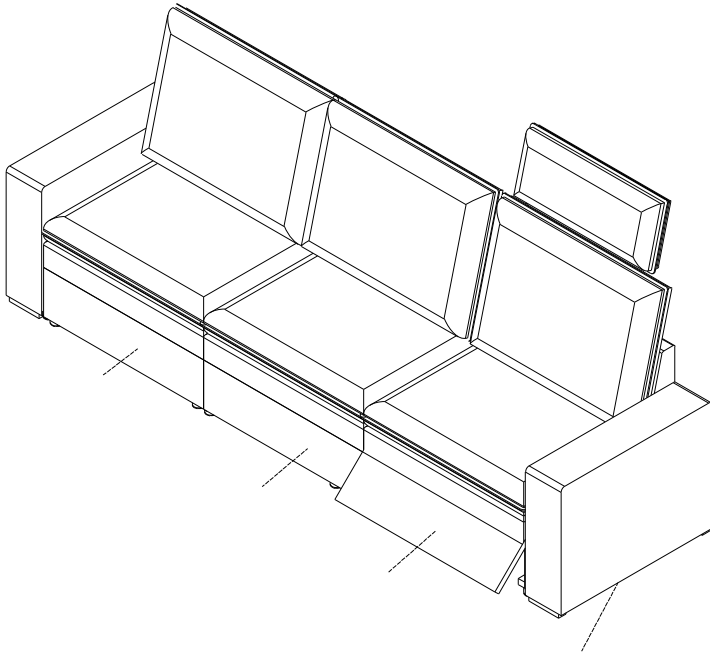

# 18

Press to open the power socket

15W Wireless Charging

Built-in cup holder

power socket

Storage space/drawer

---

19