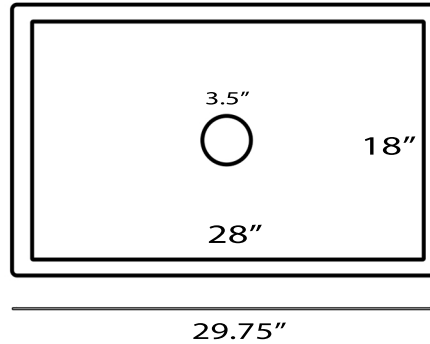

Vineyard Collection  
Premium Fireclay Farmhouse Apron Sink

MODEL: WFVC11042017CRT30

TOP VIEW

FRONT VIEW

1/4" Taper from top edge to bottom of sink

Overall Dimensions	Interior Bowl	Apron Height	Bowl Depth	Drain Dimensions
29.75" x 19.75" x 10"	28" x 18" x 9"	10"	9"	3.5" Opening