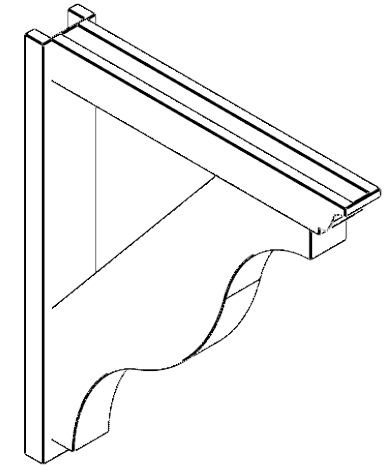

ITEM NUMBER: OUTUROC040X060X36000X42000X040X020X040FST04RCPR

4"W TOP X 6"W BACK X 36"D X 42"H X 4"T TOP X 2"T BACK TIMBERTHANE ROUGH CEDAR FUNSTON FAUX WOOD OPEN OUTLOOKER, TRADITIONAL TOP AND BLOCK BACK, 4"W CLOSED BRACE, PRIMED TAN