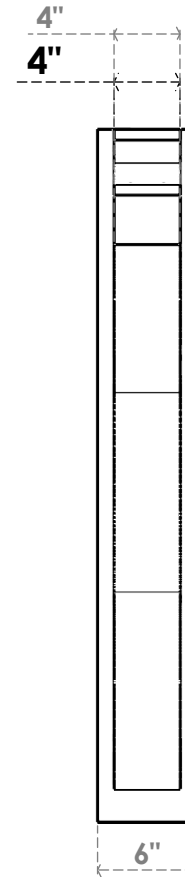

ITEM NUMBER: OUTUROC040X060X36000X42000X040X020X040FST04RCPR

4"W TOP X 6"W BACK X 36"D X 42"H X 4"T TOP X 2"T BACK TIMBERTHANE ROUGH CEDAR FUNSTON FAUX WOOD OPEN OUTLOOKER, TRADITIONAL TOP AND BLOCK BACK, 4"W CLOSED BRACE, PRIMED TAN

GENERATED DATE : 07/06/2023

EKENA MILLWORK
2300 WEST MAIN ST.
CLARKSVILLE, TX 75426
TOLL FREE: 866-607-0453
WWW.EKENAMILLWORK.COM

NOTES

1. INSTALLATION TO BE COMPLETED IN ACCORDANCE WITH MANUFACTURER'S SPECIFICATIONS.
2. DRAWING MAY NOT BE TO SCALE
3. THIS DRAWING IS INTENDED FOR DESIGN AND PLANNING PURPOSES ONLY.
4. ALL INFORMATION CONTAINED HEREIN WAS CURRENT AT THE TIME OF DEVELOPMENT BUT MUST BE REVIEWED AND APPROVED BY THE PRODUCT MANUFACTURER TO BE CONSIDERED ACCURATE.
5. TIMBERTHANE ARCHITECTURAL PRODUCTS ARE MADE FROM HIGH DENSITY URETHANE AND COME FACTORY PRIMED