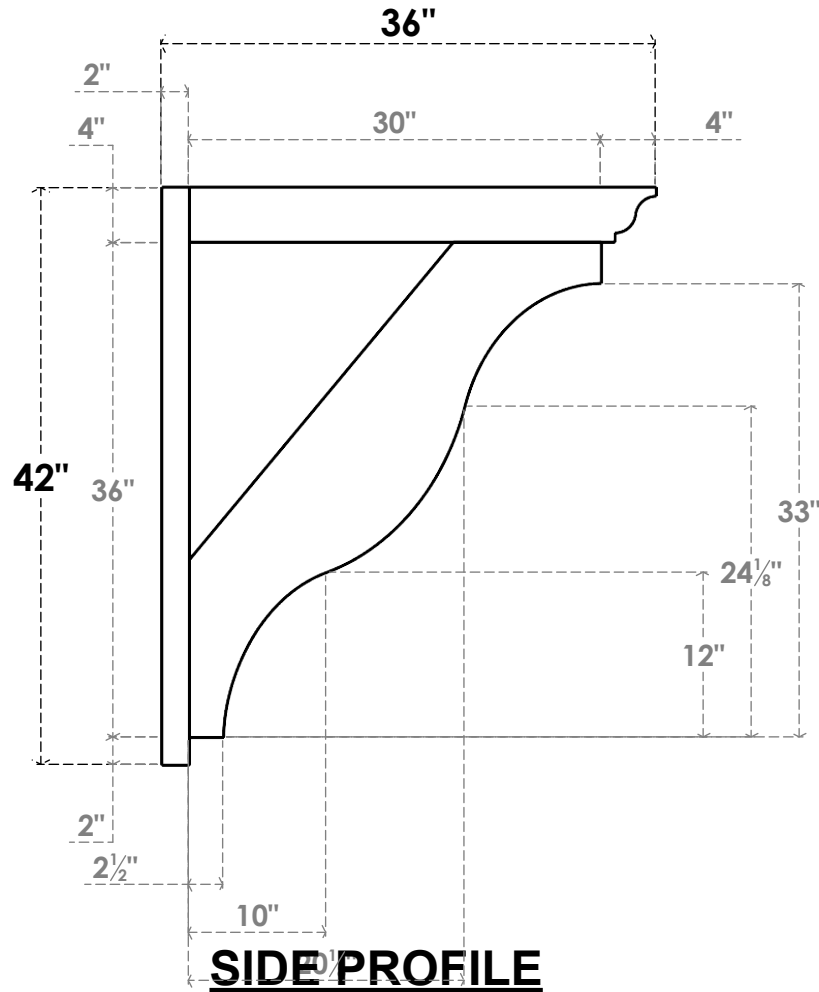

ITEM NUMBER: OUTUROC040X060X36000X42000X040X020X040FST04RCPR

4"W TOP X 6"W BACK X 36"D X 42"H X 4"T TOP X 2"T BACK TIMBERTHANE ROUGH CEDAR FUNSTON FAUX WOOD OPEN OUTLOOKER, TRADITIONAL TOP AND BLOCK BACK, 4"W CLOSED BRACE, PRIMED TAN

GENERATED DATE : 07/06/2023

EKENA MILLWORK
2300 WEST MAIN ST.
CLARKSVILLE, TX 75426
TOLL FREE: 866-607-0453
WWW.EKENAMILLWORK.COM

NOTES

1. INSTALLATION TO BE COMPLETED IN ACCORDANCE WITH MANUFACTURER'S SPECIFICATIONS.
2. DRAWING MAY NOT BE TO SCALE
3. THIS DRAWING IS INTENDED FOR DESIGN AND PLANNING PURPOSES ONLY.
4. ALL INFORMATION CONTAINED HEREIN WAS CURRENT AT THE TIME OF DEVELOPMENT BUT MUST BE REVIEWED AND APPROVED BY THE PRODUCT MANUFACTURER TO BE CONSIDERED ACCURATE.
5. TIMBERTHANE ARCHITECTURAL PRODUCTS ARE MADE FROM HIGH DENSITY URETHANE AND COME FACTORY PRIMED