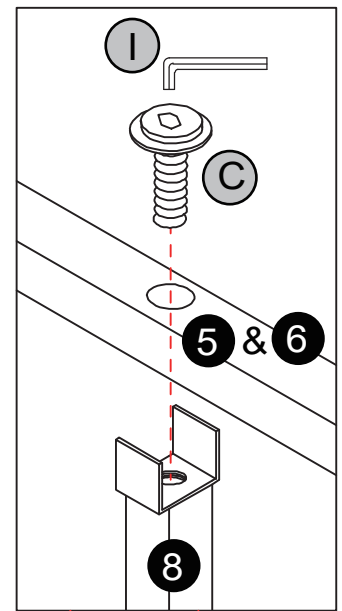

Fits a 6 inch thick mattress when attach screws to these holes

Fits a 4 inch thick mattress when attach screws to these holes

Step 2

	L-1 x 4		Gx1		Hx1		I x1
--	---------	--	-----	--	-----	--	------

Tips:
Must Keep the Brackets
Lay Toward the Ground

Step 3

	L-1 x 8		I x1
--	---------	--	------

Step 4

A-1x4

1 x 1

Step 5

	Fx2		Ex2
--	-----	--	-----

Step 6

	L-1x8		1x1
--	-------	--	-----

Tips:
Loose the Preinstalled
4 Screws for leg
Installation, and Then
Tighten Them Again

Step 7

	Ax2		Cx2		Ix1
---	-----	--	-----	--	-----

7-1

7-2

Step 8

	L-1 x 2		Cx2		lx1
--	---------	--	-----	--	-----

Unscrew the original screw

8-1

8-2 ↓

Tighten the original screw

8-3

Step 9

	Cx1		Jx2		Ix1
---	-----	--	-----	--	-----