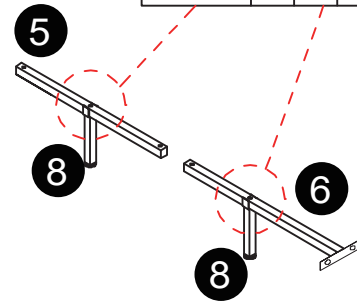

Fits a 6 inch thick mattress when attach screws to these holes

Fits a 4 inch thick mattress when attach screws to these holes

Step 2

	L-1 x 4		Gx1		Hx1		I x1
--	---------	--	-----	--	-----	--	------

Tips:
Must Keep the Brackets
Lay Toward the Ground

Step 3

	L-1 x 8		I x1
--	---------	--	------

Step 4

A-1x4

1 x 1

Step 5

	Fx2		Ex2
--	-----	--	-----

Step 6

	L-1x8		1x1
--	-------	--	-----

Tips:
Loose the Preinstalled
4 Screws for leg
Installation, and Then
Tighten Them Again

Step 7

	Ax2		Cx2		Ix1
---	-----	--	-----	--	-----

7-1

7-2

Step 8

	L-1 x 2		Cx2		lx1
--	---------	--	-----	--	-----

Unscrew the original screw

8-1

8-2 ↓

Tighten the original screw

8-3

Step 9

	Cx1		Jx2		Ix1
---	-----	--	-----	--	-----