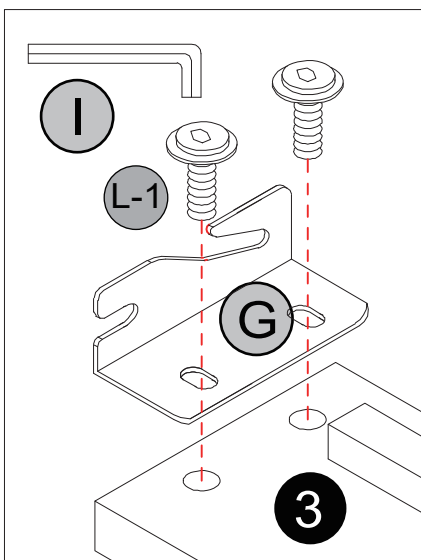

A	 Bolt M8 x 25	2	A-1	 Preinstalled on components Bolt M8 x 25	4
B	 Bolt M8 x 45	4	C	 Bolt M8 x 45	5
D	 Spacer	4	E	 Angle iron	2
F	 Foot	2	G	 Angle iron (Left)	1
H	 Angle iron (Right)	1	I	 Allen Key M5	1
J	 Screw M4 x 25	2	L-1	 Preinstalled on components Bolt M8 x 18	22

Step 1

	Bx4		Dx4		Ix1
--	-----	--	-----	--	-----

Fits a 12 inch thick mattress when attach screws to these holes

Fits a 10 inch thick mattress when attach screws to these holes

Fits a 8 inch thick mattress when attach screws to these holes

Fits a 6 inch thick mattress when attach screws to these holes

Fits a 4 inch thick mattress when attach screws to these holes

Step 2

	L-1 x 4		Gx1		Hx1		I x1
--	---------	--	-----	--	-----	--	------

Tips:
Must Keep the Brackets
Lay Toward the Ground

Step 3

	L-1 x 8		I x1
--	---------	--	------

Step 4

A-1x4

1 x 1

Step 5

	Fx2		Ex2
--	-----	--	-----

Step 6