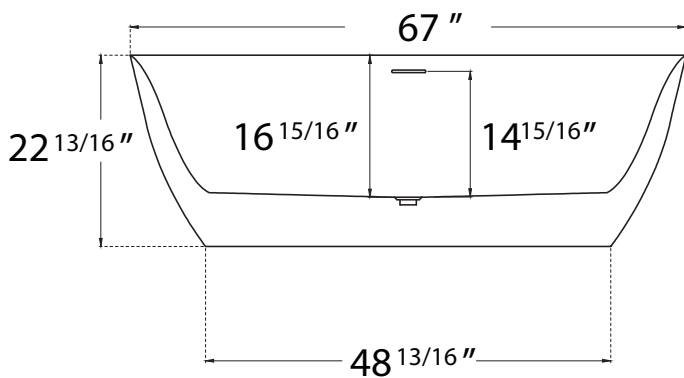

# DIMENSION DETAILS

## GS315R-67"

ADJUSTABLE FOOT: 6 PCS

(Side View)

(Top View)