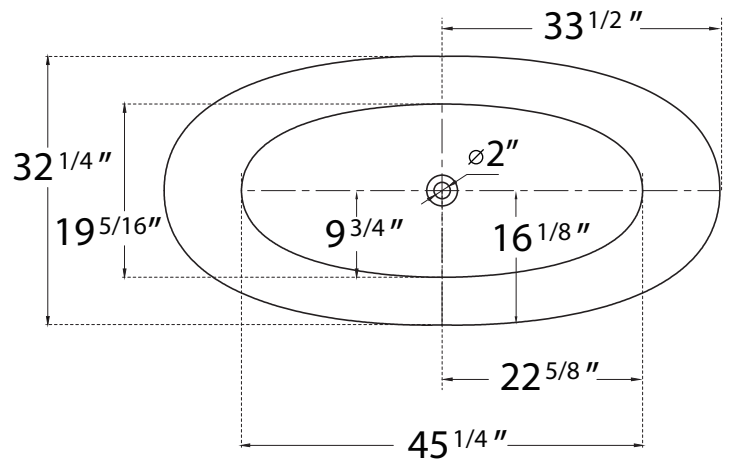

# DIMENSION DETAILS

## GS315R-67"

ADJUSTABLE FOOT: 6 PCS

(Side View)

(Top View)