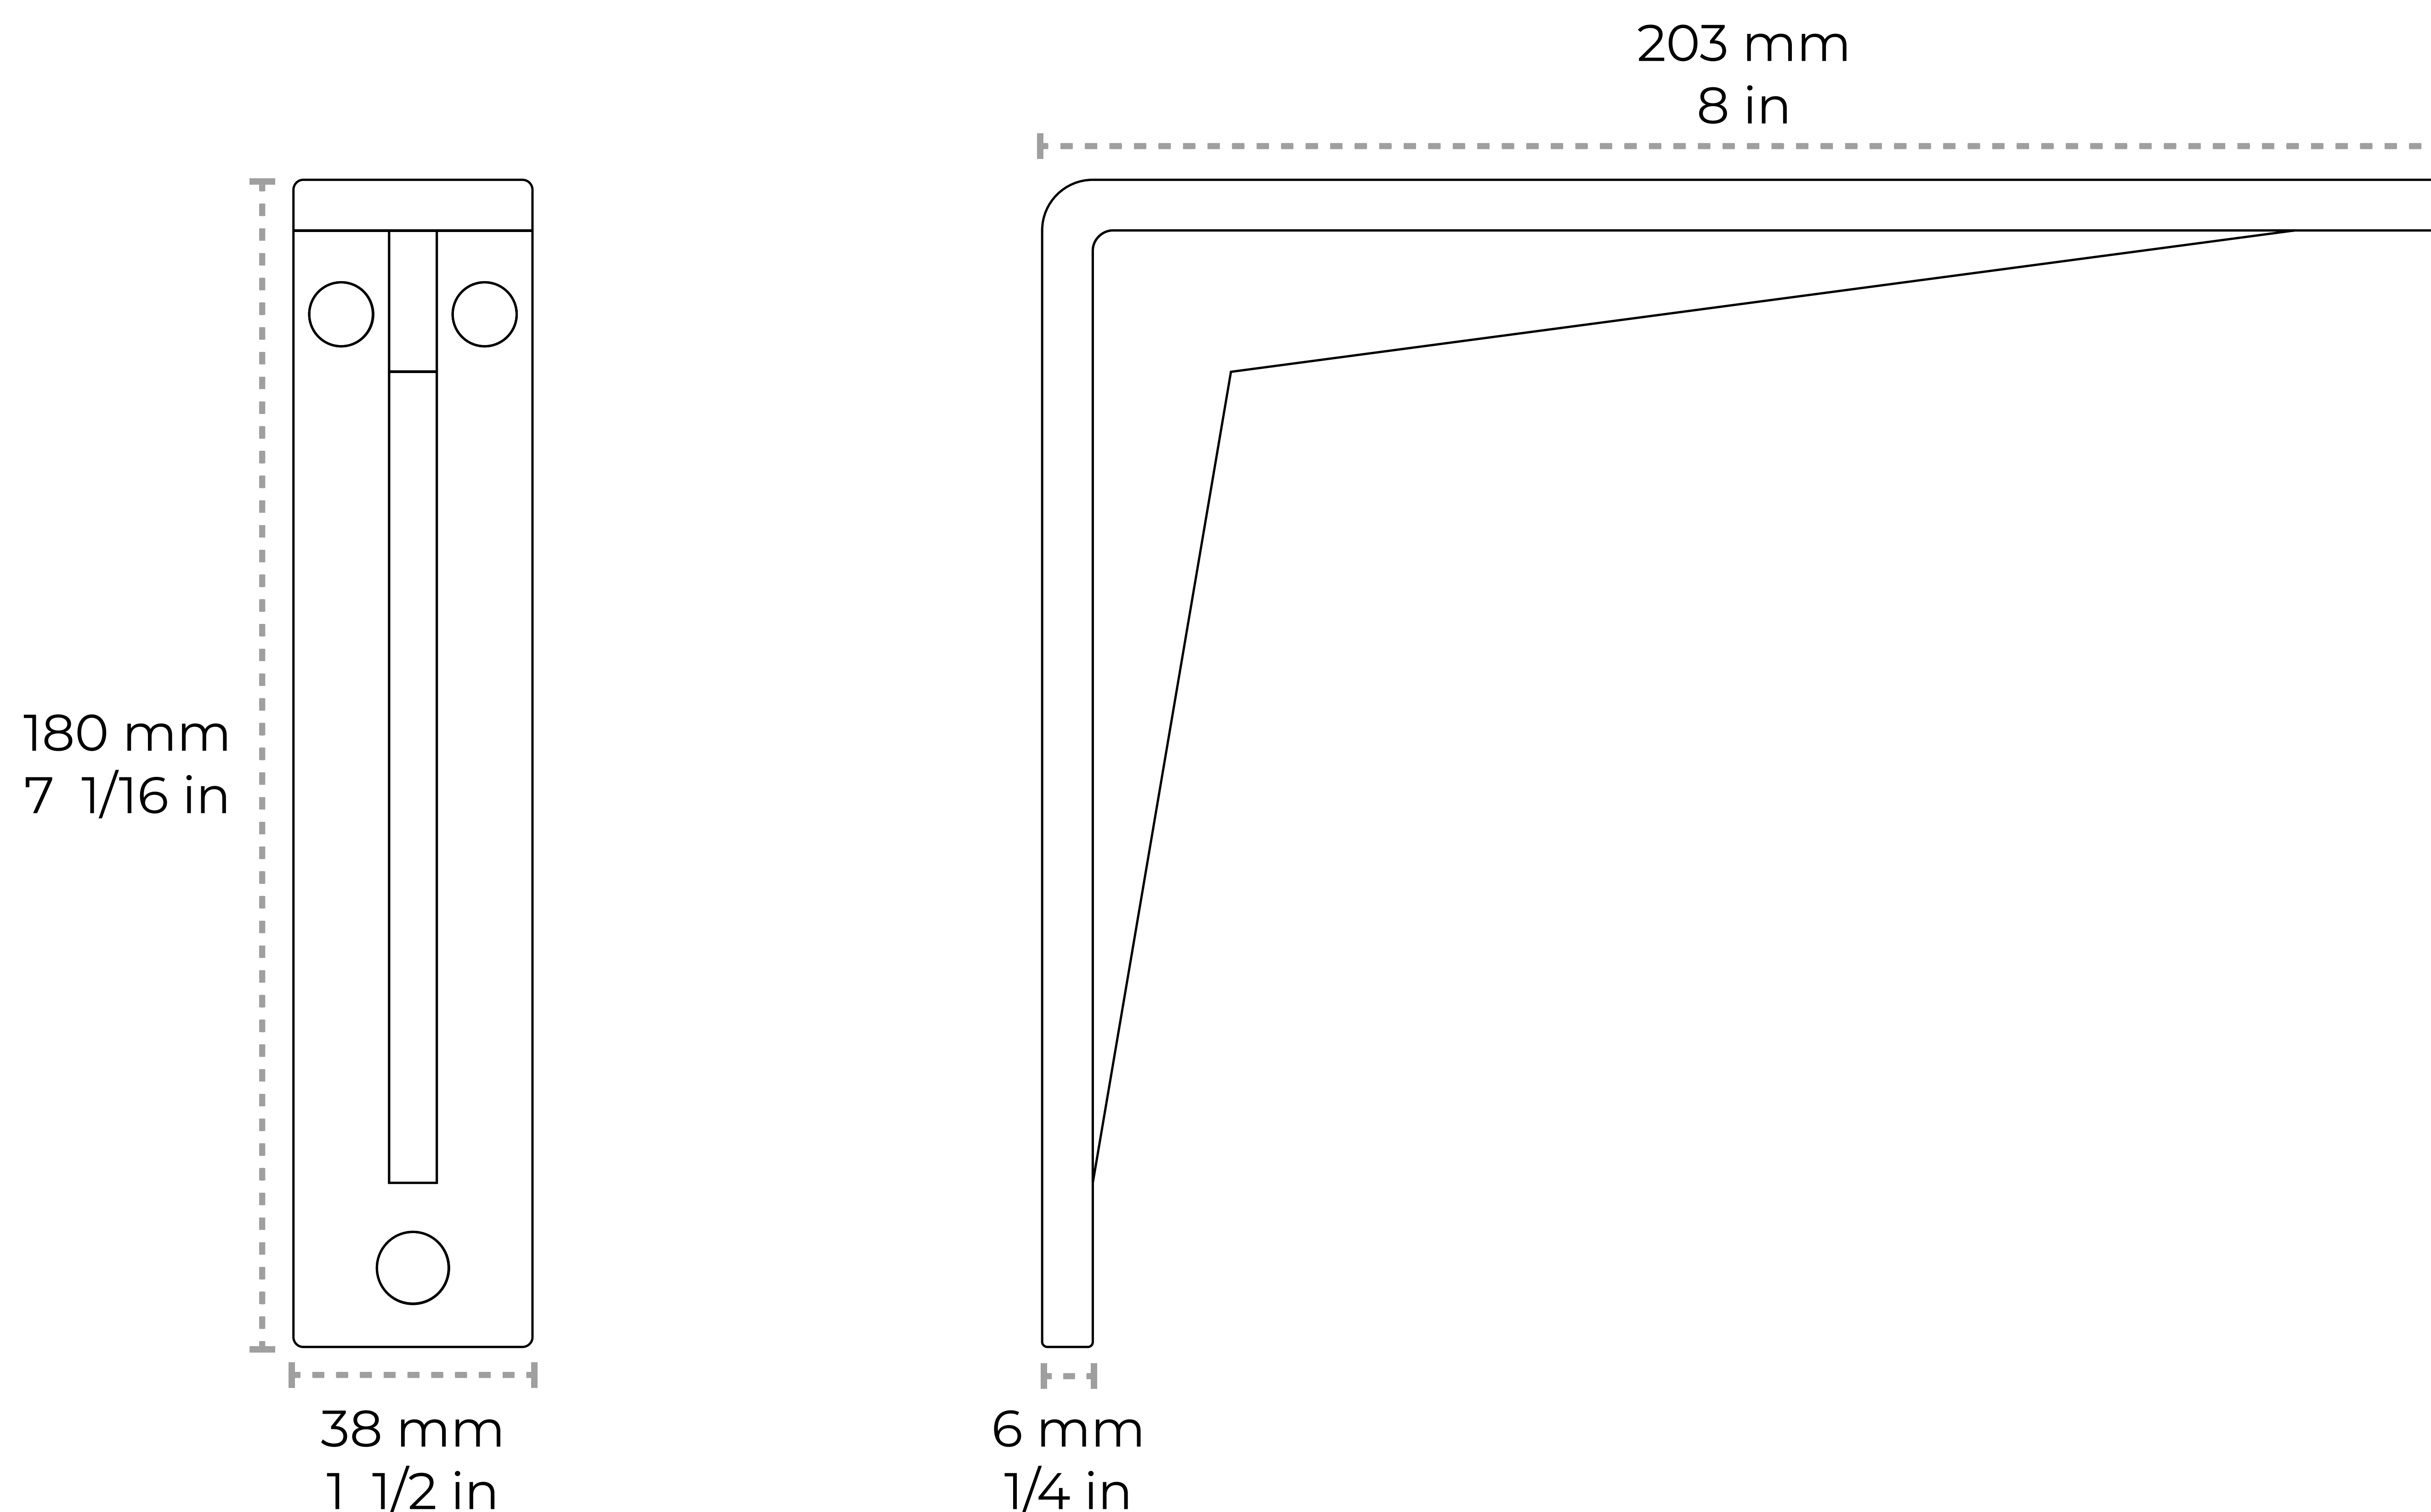

# BK-IR8208-203

[Herring Bracket IR8208] Iron Modern Heavy Duty Shelf Bracket

Material	Iron
Weight	1.31 lbs
Measurements	Length: 180 mm 7 1/16 in Width: 38 mm 1 1/2 in Projection: 203 mm 8 in Thickness: 6 mm 1/4 in