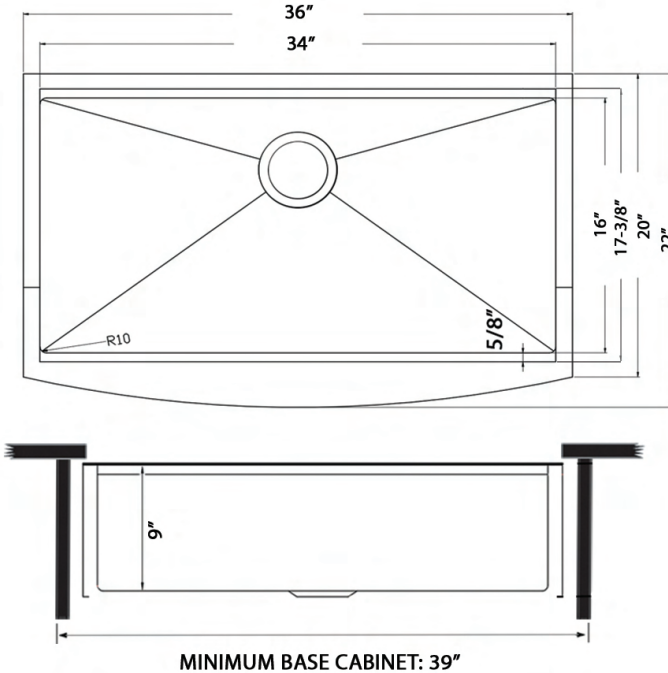

IN THE BOX

Basket Strainer
[RVA1022BL / GG]

Rinse Grid
[RVA69300]

Cutting Board
[RVA1217]

Rollup Rack
[RVA1385BL / GG]

NOMINAL DIMENSIONS

Exterior: 36" (wide) x 22" (front-to-back)

Interior Bowl: 34" (wide) x 16" (front-to-back)

Bowl Depth: 9"

Minimum Cabinet Size: 39" wide

Drain Hole Size: 3½"

Installation Type:
Apron-Front

Inside Corners:
Rounded

Drain Location:
Rear Center

Lorem ipsum

RUVATI USA

Drying Rack
[RVA1542BWC]

Butcher Block
[RVA2445ACA]

Garbage
Disposal Flange
[RVA1041BL/GG]

Deep Basket
Disposal Flange/Stopper
[RVA1052BL/GG]

Deep Basket Strainer
and Stopper
[RVA1027BL/GG]

DIMENSIONS

cUPC certified by IAPMO
to meet US and Canada
plumbing standards.