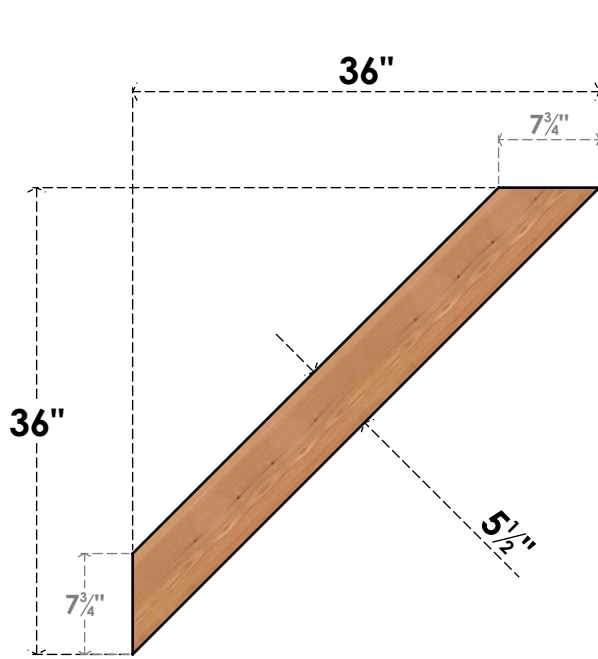

BRC06X36X36TRA00SWR

5 1/2"W X 36"D X 36"H TRADITIONAL SMOOTH BRACE, WESTERN RED CEDAR

SIDE

FRONT

EKENA MILLWORK
 2300 WEST MAIN ST.
 CLARKSVILLE, TX 75426
 TOLL FREE: 866-607-0453
 WWW.EKENAMILLWORK.COM

NOTES