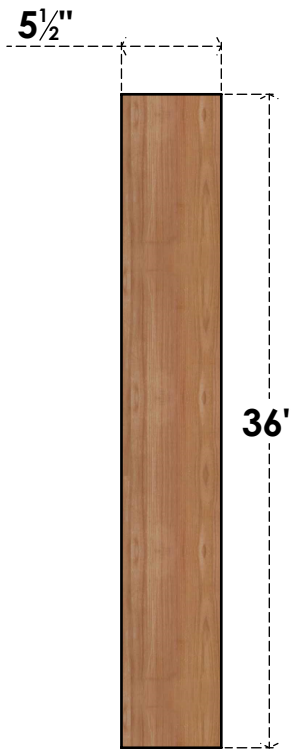

BRC06X36X36TRA00SWR

5 1/2"W X 36"D X 36"H TRADITIONAL SMOOTH BRACE, WESTERN RED CEDAR

SIDE

FRONT

EKENA MILLWORK
 2300 WEST MAIN ST.
 CLARKSVILLE, TX 75426
 TOLL FREE: 866-607-0453
 WWW.EKENAMILLWORK.COM

NOTES