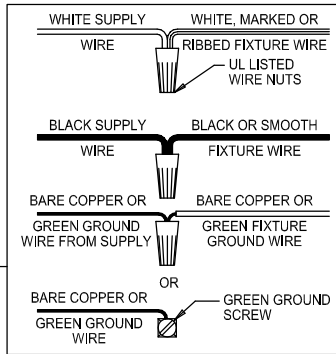

Assembly & Installation Instructions

CAUTION: Read instructions carefully and turn electricity off at main circuit breaker panel before beginning installation.

WARNING - If any Special Control Devices are used with this Fixture, Follow the Instructions Carefully to assure full compliance with N.E.C. requirements. If there are any questions, contact a Qualified Electrical Contractor.

CAUTION - All glass is fragile, use care when handling Glass component(s) and or Lamp(s).

CANOPY MOUNTING & WIRE CONNECTION ASSEMBLY STEPS:

1. M → L
2. K, J → L
3. E → A
4. A, B → C
5. F → G
6. D, H → A