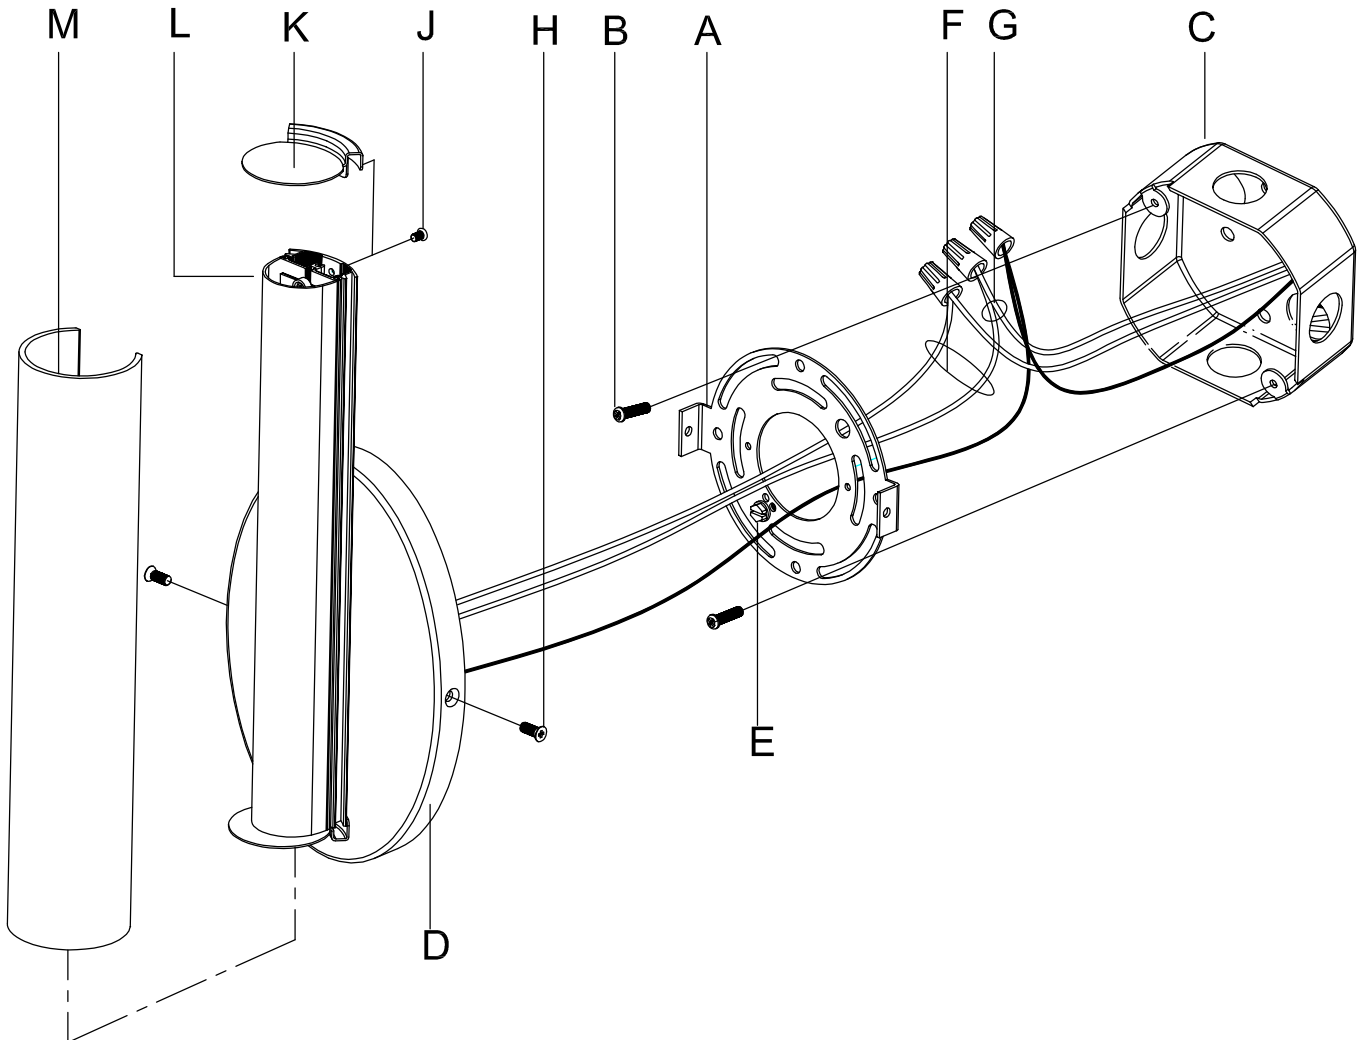

Assembly & Installation Instructions

CAUTION: Read instructions carefully and turn electricity off at main circuit breaker panel before beginning installation.

*****

WARNING - If any Special Control Devices are used with this Fixture, Follow the Instructions Carefully to assure full compliance with N.E.C. requirements. If there are any questions, contact a Qualified Electrical Contractor.

WARNING - This product contains chemicals known to the State of California to cause cancer, birth defects and /or other reproductive harm. Thoroughly wash hands after installing, handling, cleaning, or otherwise touching this product.

CAUTION - All glass is fragile, use care when handling Glass component(s) and or Lamp(s).

*****

CANOPY MOUNTING & WIRE CONNECTION ASSEMBLY STEPS:

1. M → L
2. K, J → L
3. E → A
4. A, B → C
5. F → G
6. D, H → A

B, C & G
(NOT FURNISHED)
(NO INCLUIDA)
(NON FOURNIE)