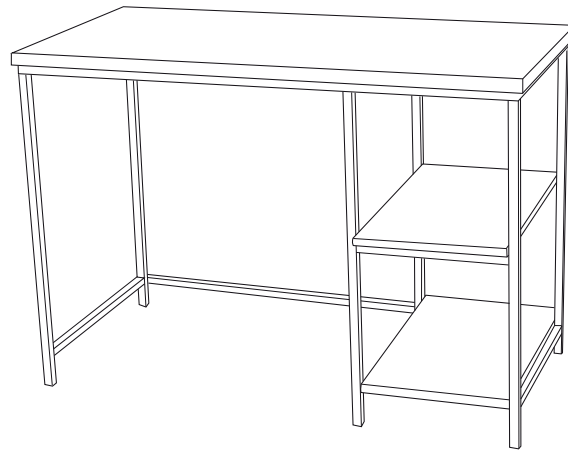

Assembly Instructions

| NO. | PART | DESCRIPTION | Q'TY | NO. | PARTS | DESCRIPTION | Q'TY |
|-----|---|------------------|-------|-----|--|--------------------------|-------|
| A |  | Top | 1PC | B |  | Leg | 1PC |
| C |  | Leg | 1PC | D |  | Leg | 1PC |
| E |  | Shelf | 2PCS | F |  | Connecting Tube | 1PC |
| | | | | G |  | Connecting Tube | 1PC |
| H |  | Bolt 6mm 10mm | 10PCS | I |  | Wood Screw 12mm | 8 PCS |
| J |  Tool You Will Need (Not Supplied) | | | | | Crosshead Screwdriver | 1PC |