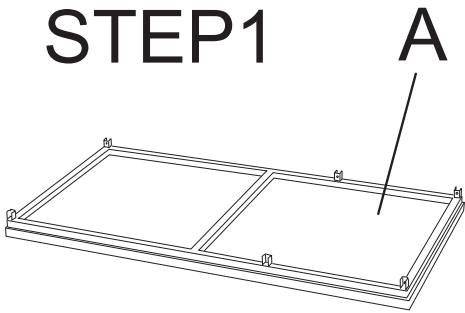

Assembly Instructions

STEP 1