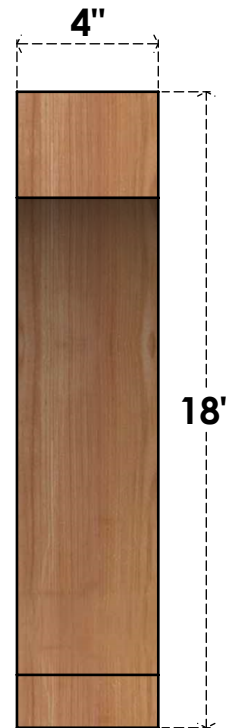

BRC04X18X18IMP00RWR

4"W X 18"D X 18"H IMPERIAL ROUGH SAWN BRACE, WESTERN RED CEDAR

SIDE

FRONT

EKENA MILLWORK
2300 WEST MAIN ST.
CLARKSVILLE, TX 75426
TOLL FREE: 866-607-0453
WWW.EKENAMILLWORK.COM

NOTES

1. INSTALLATION TO BE COMPLETED IN ACCORDANCE WITH MANUFACTURER'S SPECIFICATIONS.
2. DRAWING MAY NOT BE TO SCALE
3. THIS DRAWING IS INTENDED FOR DESIGN AND PLANNING PURPOSES ONLY.
4. ALL INFORMATION CONTAINED HEREIN WAS CURRENT AT THE TIME OF DEVELOPMENT BUT MUST BE REVIEWED AND APPROVED BY THE PRODUCT MANUFACTURER TO BE CONSIDERED ACCURATE.
5. PRODUCTS ARE NOT KILN DRIED. THIS ITEM IS UNIQUE AND WILL CONTAIN THE NATURAL VARIATIONS THAT THE WOOD SPECIES OFFERS. THIS MAY RESULT IN VARIATIONS UP TO 1/4"