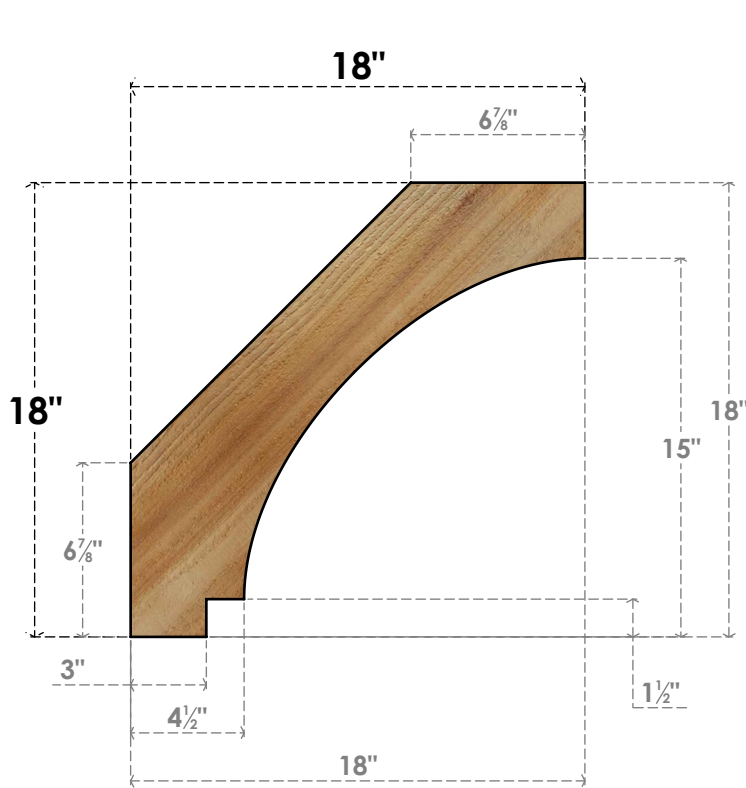

BRC04X18X18IMP00RWR

4"W X 18"D X 18"H IMPERIAL ROUGH SAWN BRACE, WESTERN RED CEDAR

SIDE

FRONT

EKENA MILLWORK
2300 WEST MAIN ST.
CLARKSVILLE, TX 75426
TOLL FREE: 866-607-0453
WWW.EKENAMILLWORK.COM

NOTES

1. INSTALLATION TO BE COMPLETED IN ACCORDANCE WITH MANUFACTURER'S SPECIFICATIONS.
2. DRAWING MAY NOT BE TO SCALE
3. THIS DRAWING IS INTENDED FOR DESIGN AND PLANNING PURPOSES ONLY.
4. ALL INFORMATION CONTAINED HEREIN WAS CURRENT AT THE TIME OF DEVELOPMENT BUT MUST BE REVIEWED AND APPROVED BY THE PRODUCT MANUFACTURER TO BE CONSIDERED ACCURATE.
5. PRODUCTS ARE NOT KILN DRIED. THIS ITEM IS UNIQUE AND WILL CONTAIN THE NATURAL VARIATIONS THAT THE WOOD SPECIES OFFERS. THIS MAY RESULT IN VARIATIONS UP TO 1/4"