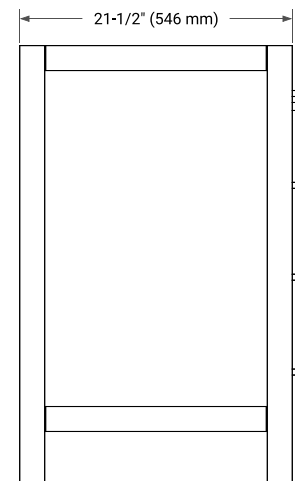

42" LEFT OFFSET CABINET

BASE CABINET DIMENSIONS

42" W x 21.5" D x 34.5" H

FEATURES

- Solid wood frame & plywood panels
- Dovetail drawers and joints
- Soft closing doors & drawers

HARDWARE FINISHES*

Brushed Nickel Satin Brass Matte Black Polished Chrome

PLAN VIEW