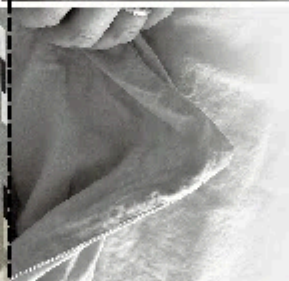

The Southshore Difference

✓ **Southshore**

✗ **Typical Duvet Cover**

Hidden Zipper Closure

- ✓ Clean, seamless look
- ✓ Quick and easy to use

Button or Open Closure

- ✗ Buttons can gap or come undone
- ✗ Slower to secure

Built-In Corner Loops

Keeps duvet securely attached and aligned.

No Duvet Secure Loops

Missing loops can cause bunching and sliding.

Oversized Duvet Cover

Designed for fuller coverage and a better fit.

Limited Coverage

Standard comforters may not fully cover the bed.

Our Full/ Queen oversized duvet cover is 98 inches wide x 98 inches long

Standard Queen Size is 86 inches wide x 86 inches long