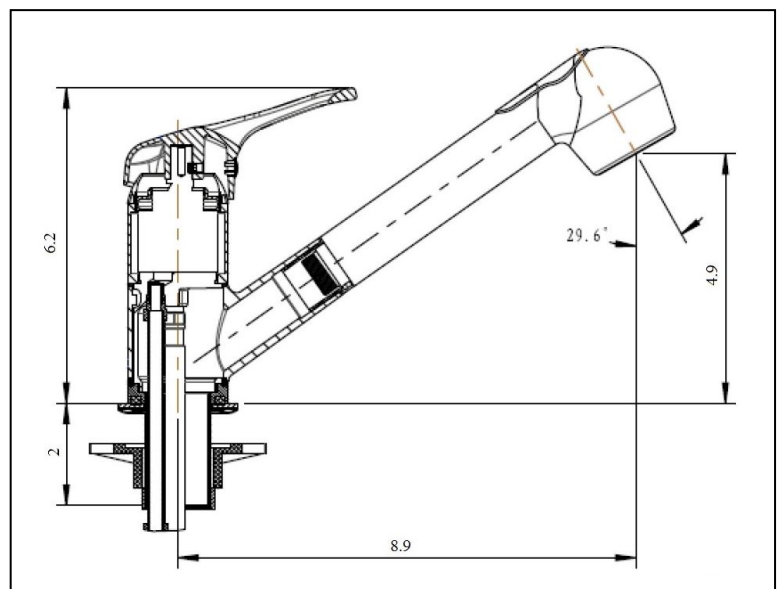

KITCHEN FAUCET

- **Single-Handle Deck Mount**
- **Integrated Supply Lines**
- **1-Hole Installation**

STANDARD SPECIFICATIONS

- Single-handle kitchen faucet for exposed mounting on single-hole sinks
- Ceramic disc cartridge
- Pull-out spout operates in an aerated or spray mode
- Stainless steel braided pull-out hose
- Flexible inlet with 3/8" female compression connection
- NEOPERL® aerator 1.8gpm max @ 60psi

FINISHES INCLUDE

- Chrome (UF12500)
- PVD Brushed Nickel (UF12503)

WARRANTY

- Limited lifetime warranty on workmanship and materials to the original purchaser

COMPLIES WITH

- NSF 61-9
- ASME A112.18.1
- CSA B125.1
- cUPC
- AB1953
- CALGreen

tel. 888-OK-ULTRA (658-5872) • fax. 949-252-9989 • <http://www.ultrafaucets.com>

This specification is provided for reference only. Ultra Faucets reserves the right to modify specifications and materials without notice or obligation.