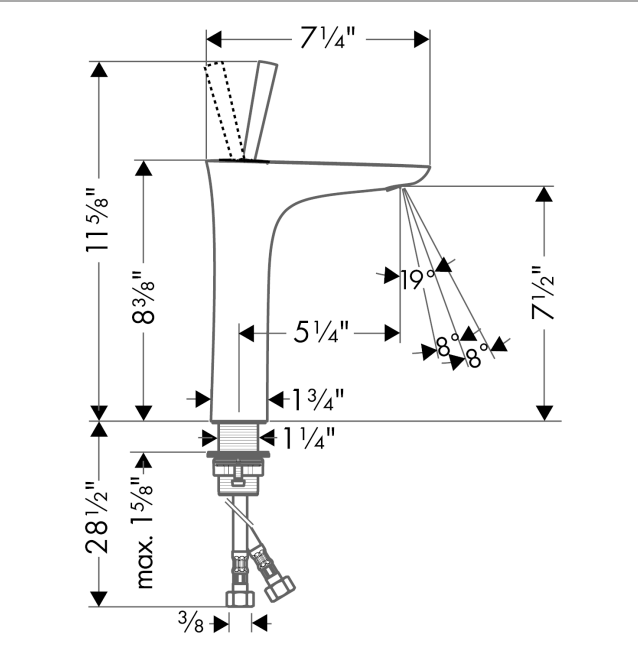

PuraVida
Single-Hole Faucet 200, 1.2 GPM
 Finishes : **chrome** Part no. : **15081001**

Description

Features

- Spray modes: Laminar spray
- Angle-adjustable spray
- Flow: 1.2 GPM (4.5 L/Min)
- Joystick ceramic cartridge
- Does not include: Pop-up assembly

Item details

List Price \$ 866.00

Technology

Compliance

Product image

Scale drawing

PuraVida
Single-Hole Faucet 200, 1.2 GPM
 Finishes : **chrome** Part no. : **15081001**

Exploded drawing

Year of production: >07/16

PuraVida
Single-Hole Faucet 200, 1.2 GPM
 Finishes : **chrome** Part no. : **15081001**

Spare parts list

Year of production: >07/16

Pos.	Description	Part no.	Price	PU
1	escutcheon Ø 37 mm	95288000	-	1
2	O-ring 33x1,5	98164000	-	1
3	handle	95287000	-	1
4	nut	97157000	-	1
5	cartridge, assy	96339000	-	1
6	O-ring 21,95x1,78	95169000	-	1
7	adapter for cartridge	95289000	-	1
8	aerator M24x1 (4,5 l/min)	92880000	-	1
9	flat seal	98749000	-	1
10	fixing set (Ø 32)	13961000	-	1
11	connection hose 17½" M8x0,75 G3/8	95141001	-	1
12	hollow set screw M4x6	97767000	-	1
13	special tool	95290000	-	1
a	service tool for disassembling the handle	92124000	-	1
b	sealing set	95581000	-	1
c	O-ring 26x2	98147000	-	1
d	O-Ring 30x2	98186000	-	1