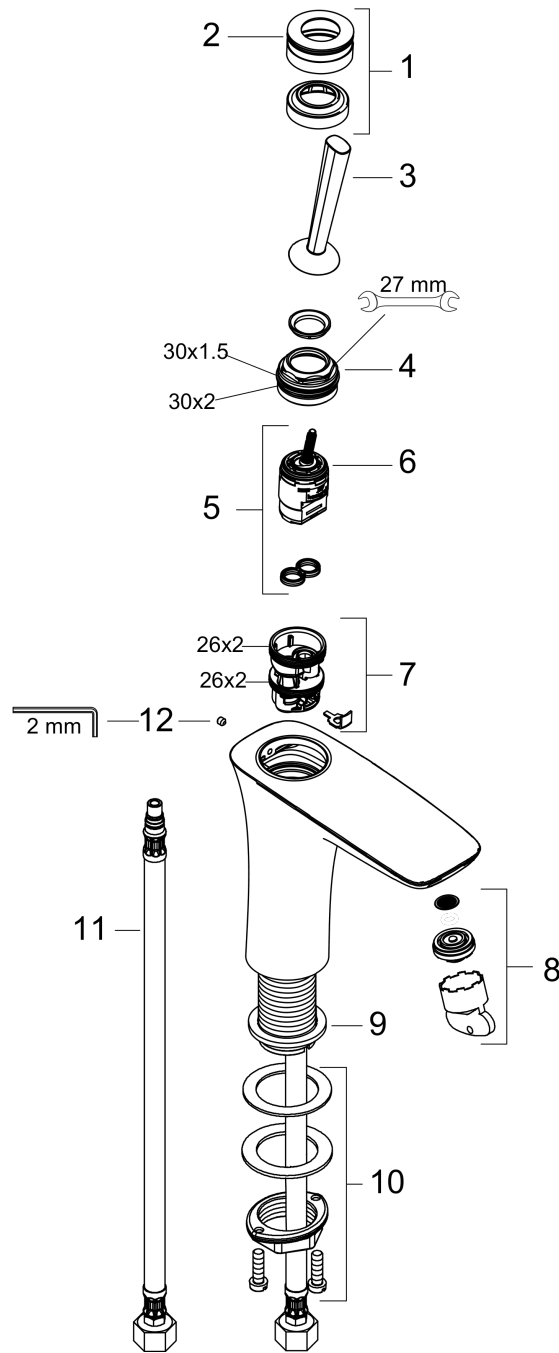

PuraVida
Single-Hole Faucet 200, 1.2 GPM
 Finishes : **chrome** Part no. : **15081001**

Description

Features

- Spray modes: Laminar spray
- Angle-adjustable spray
- Flow: 1.2 GPM (4.5 L/Min)
- Joystick ceramic cartridge
- Does not include: Pop-up assembly

Item details

List Price \$ 866.00

Technology

Compliance

Product image

Scale drawing

PuraVida
Single-Hole Faucet 200, 1.2 GPM
 Finishes : **chrome** Part no. : **15081001**

Exploded drawing

Year of production: >07/16

PuraVida
Single-Hole Faucet 200, 1.2 GPM
 Finishes : **chrome** Part no. : **15081001**

Spare parts list

Year of production: >07/16

Pos.	Description	Part no.	Price	PU
1	escutcheon Ø 37 mm	95288000	-	1
2	O-ring 33x1,5	98164000	-	1
3	handle	95287000	-	1
4	nut	97157000	-	1
5	cartridge, assy	96339000	-	1
6	O-ring 21,95x1,78	95169000	-	1
7	adapter for cartridge	95289000	-	1
8	aerator M24x1 (4,5 l/min)	92880000	-	1
9	flat seal	98749000	-	1
10	fixing set (Ø 32)	13961000	-	1
11	connection hose 17½" M8x0,75 G3/8	95141001	-	1
12	hollow set screw M4x6	97767000	-	1
13	special tool	95290000	-	1
a	service tool for disassembling the handle	92124000	-	1
b	sealing set	95581000	-	1
c	O-ring 26x2	98147000	-	1
d	O-Ring 30x2	98186000	-	1