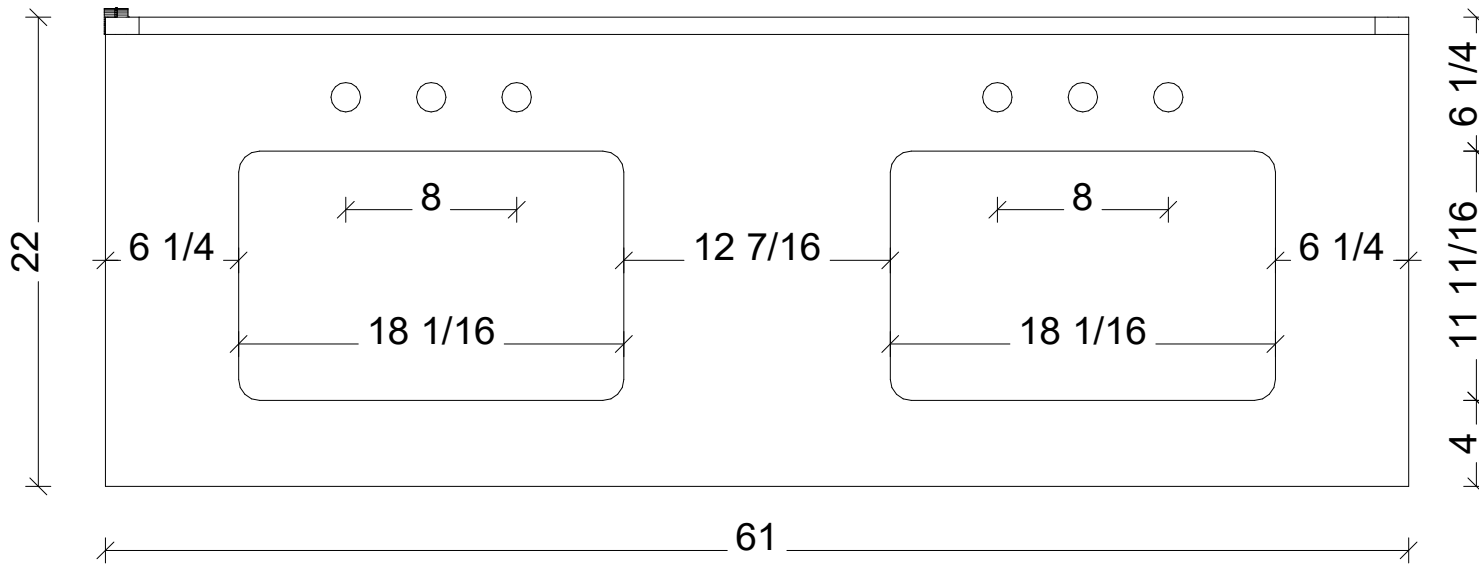

STRASSER

CABINET DETAILS

Range Caroline

Mount legs

Size 60 Inch DB

SKU

Bowl Option

NOTES

Revision

Date 01/19/26

DIMENSIONS SHOWN ARE IN INCHES, ARE NOMINAL ONLY AND SUBJECT TO CHANGE AT ANY TIME. DO NOT SCALE DRAWINGS. INSTALLER TO CONFIRM ALL DIMENSIONS ON-SITE PRIOR TO INSTALL. E&OE.

Copyright ©

STRASSER

14237 NE 200TH Street,
Woodinville, WA 98072
www.strasserwood.com
800 445 0494

STRASSER

CABINET DETAILS

Range 60 Inch Top RB DB 3TH

Mount

Size

SKU

Bowl Option

NOTES

Revision

Date 01/19/26

DIMENSIONS SHOWN ARE IN INCHES, ARE NOMINAL ONLY AND SUBJECT TO CHANGE AT ANY TIME. DO NOT SCALE DRAWINGS. INSTALLER TO CONFIRM ALL DIMENSIONS ON-SITE PRIOR TO INSTALL. E&OE.