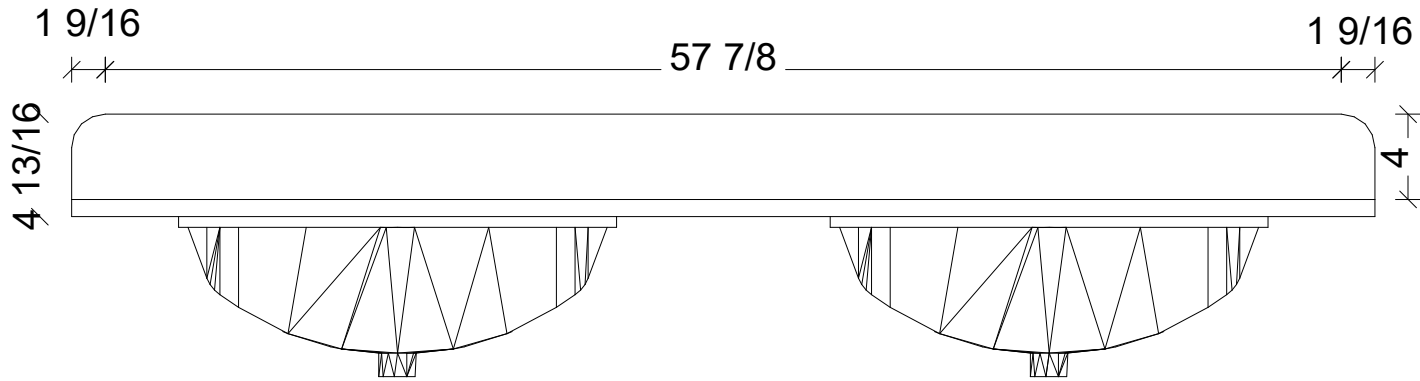

STRASSER

CABINET DETAILS

Range 60 Inch Top RB DB 3TH

Mount

Size

SKU

Bowl Option

NOTES

Revision

Date 01/19/26

DIMENSIONS SHOWN ARE IN INCHES, ARE NOMINAL ONLY AND SUBJECT TO CHANGE AT ANY TIME. DO NOT SCALE DRAWINGS. INSTALLER TO CONFIRM ALL DIMENSIONS ON-SITE PRIOR TO INSTALL. E&OE.

Copyright ©

STRASSER

14237 NE 200TH Street,
Woodinville, WA 98072
www.strasserwood.com
800 445 0494