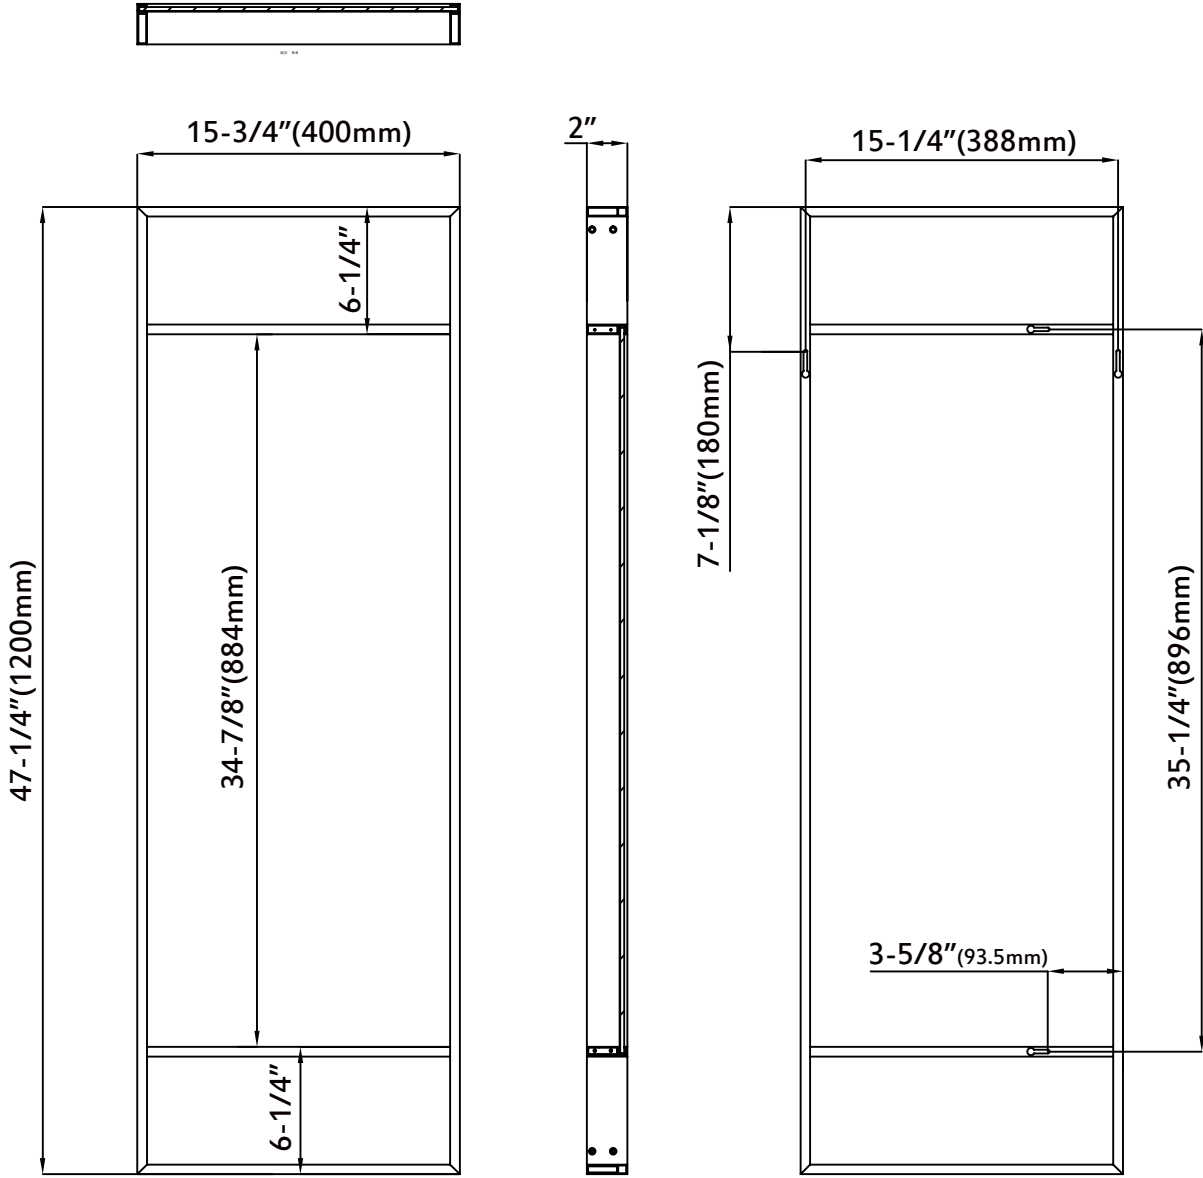

Alu Frame Mirror

INSTALLATION GUIDE

Alu Frame Mirror
INSTALLATION GUIDE

Mirror Drawing

Alu Frame Mirror INSTALLATION GUIDE

According to hole distance on mirror, Plot points on the wall where you decided to mount mirror, then drill holes on wall.

*** This mirror can be mounted horizontally or vertically.**

put screw anchors into brick / stone.
used special plaster plugs when
mounting mirror on the wall.