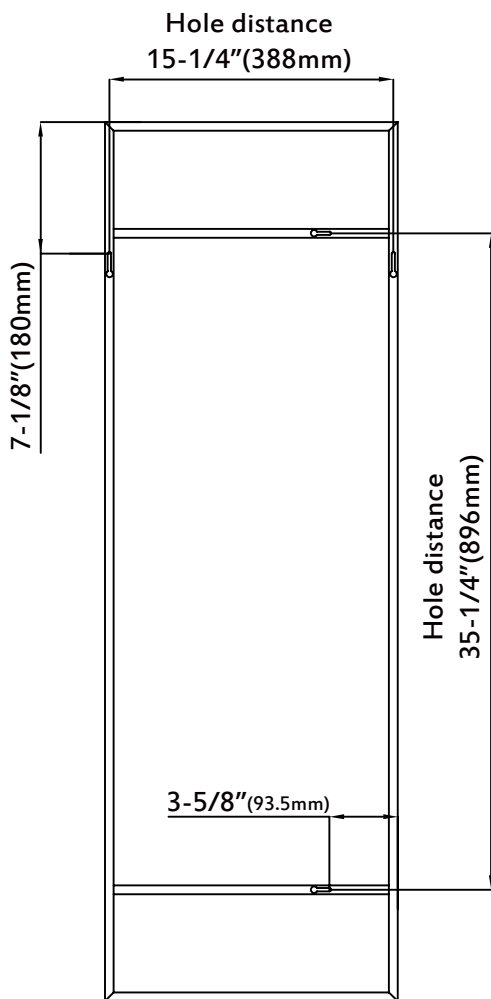

Alu Frame Mirror

INSTALLATION GUIDE

Alu Frame Mirror
INSTALLATION GUIDE

Mirror Drawing

Alu Frame Mirror INSTALLATION GUIDE

According to hole distance on mirror, Plot points on the wall where you decided to mount mirror, then drill holes on wall.

*** This mirror can be mounted horizontally or vertically.**

put screw anchors into brick / stone.
used special plaster plugs when
mounting mirror on the wall.