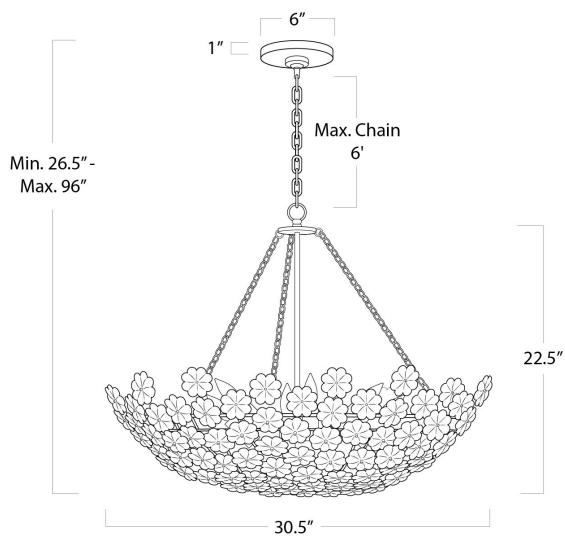

REGINA ANDREW

DETROIT

SPECIFICATION SHEET

Charlotte Chandelier 16-1177

HEIGHT	26.5
WIDTH	30.5
DEPTH	30.5
SHADE DIMS	N/A
SHADE COLOR	N/A
BULB QTY	12
BULB TYPE	B Type Candelabra Base (E12)
SOCKET	E12 Candelabra
WATTAGE	60 Watt Max
WIRING TYPE	Hard Wire
MATERIAL	Steel
FINISH	N/A
NOTES	10 ft of cord and 6 ft of chain
FREIGHT ONLY	No