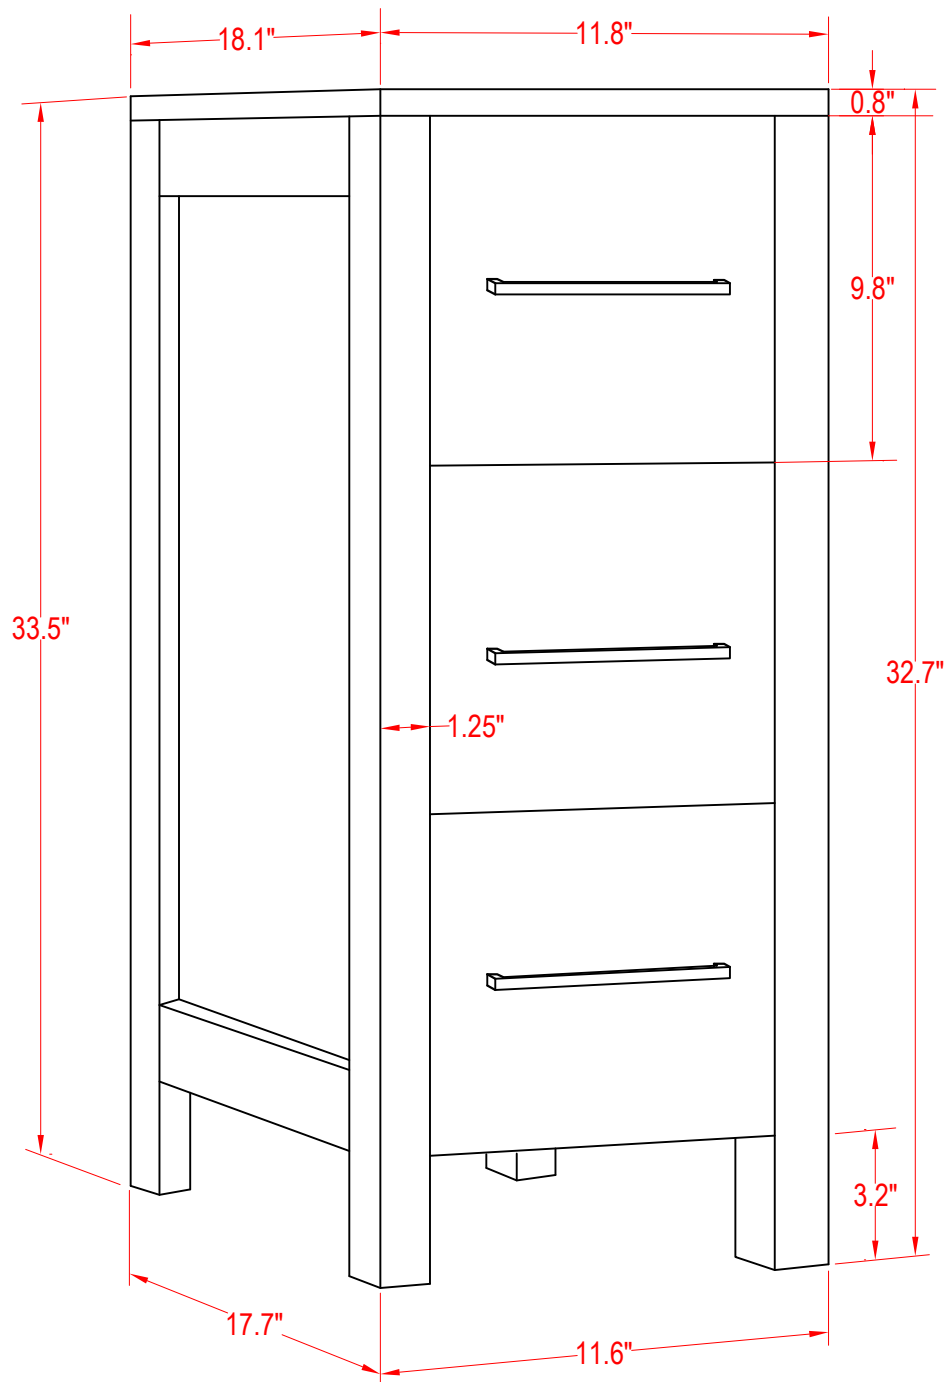

Bathroom Cabinet

Unit

inch

Mirror:

Cabinet: 11.8"x18.1"x33.5" inch