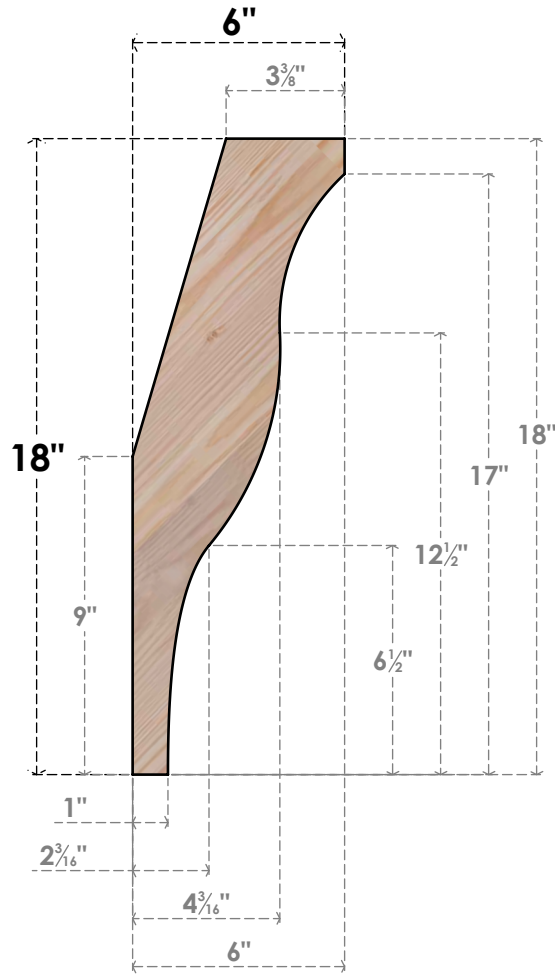

BRC06X06X18FST00SDF

5 1/2"W X 6"D X 18"H FUNSTON SMOOTH BRACE, DOUGLAS FIR

SIDE

FRONT

EKENA MILLWORK
 2300 WEST MAIN ST.
 CLARKSVILLE, TX 75426
 TOLL FREE: 866-607-0453
 WWW.EKENAMILLWORK.COM

NOTES

1. INSTALLATION TO BE COMPLETED IN ACCORDANCE WITH MANUFACTURER'S SPECIFICATIONS.
2. DRAWING MAY NOT BE TO SCALE
3. THIS DRAWING IS INTENDED FOR DESIGN AND PLANNING PURPOSES ONLY.
4. ALL INFORMATION CONTAINED HEREIN WAS CURRENT AT THE TIME OF DEVELOPMENT BUT MUST BE REVIEWED AND APPROVED BY THE PRODUCT MANUFACTURER TO BE CONSIDERED ACCURATE.
5. PRODUCTS ARE NOT KILN DRIED. THIS ITEM IS UNIQUE AND WILL CONTAIN THE NATURAL VARIATIONS THAT THE WOOD SPECIES OFFERS. THIS MAY RESULT IN VARIATIONS UP TO 1/4"