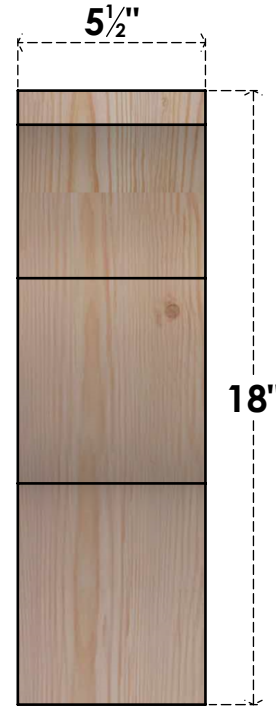

BRC06X06X18FST00SDF

5 1/2"W X 6"D X 18"H FUNSTON SMOOTH BRACE, DOUGLAS FIR

SIDE

FRONT

EKENA MILLWORK
 2300 WEST MAIN ST.
 CLARKSVILLE, TX 75426
 TOLL FREE: 866-607-0453
 WWW.EKENAMILLWORK.COM

NOTES

1. INSTALLATION TO BE COMPLETED IN ACCORDANCE WITH MANUFACTURER'S SPECIFICATIONS.
2. DRAWING MAY NOT BE TO SCALE
3. THIS DRAWING IS INTENDED FOR DESIGN AND PLANNING PURPOSES ONLY.
4. ALL INFORMATION CONTAINED HEREIN WAS CURRENT AT THE TIME OF DEVELOPMENT BUT MUST BE REVIEWED AND APPROVED BY THE PRODUCT MANUFACTURER TO BE CONSIDERED ACCURATE.
5. PRODUCTS ARE NOT KILN DRIED. THIS ITEM IS UNIQUE AND WILL CONTAIN THE NATURAL VARIATIONS THAT THE WOOD SPECIES OFFERS. THIS MAY RESULT IN VARIATIONS UP TO 1/4"