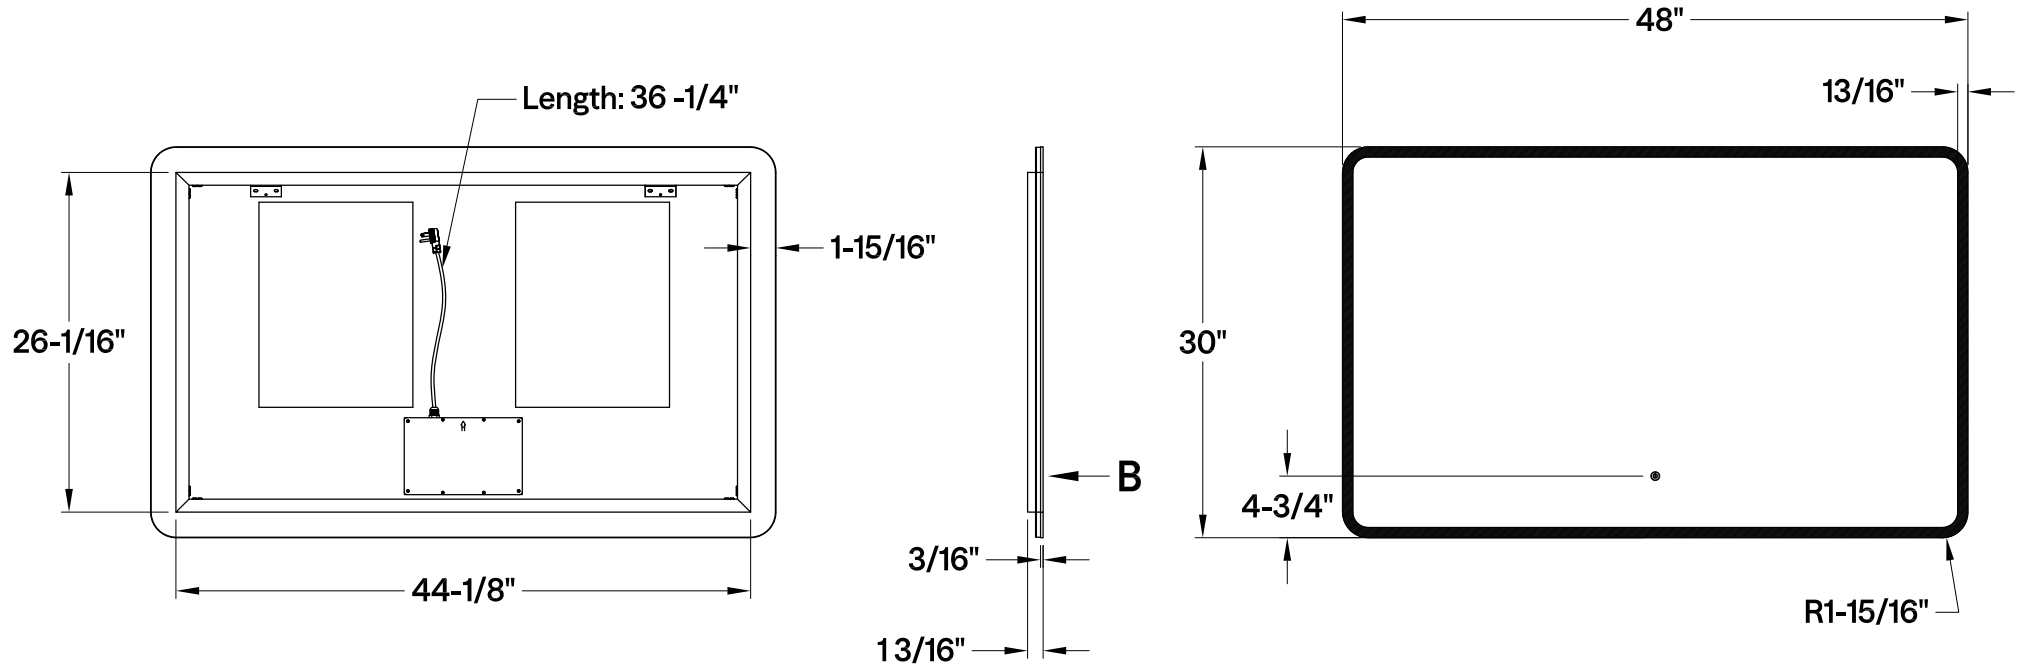

MR2024830

48" x 30" LED Mirror with Touch Switch, Color Temp Changing, Frontlit and Backlit, Defogger

→ ⊕ ← Ø11/16"

View:B
Scale=5:1