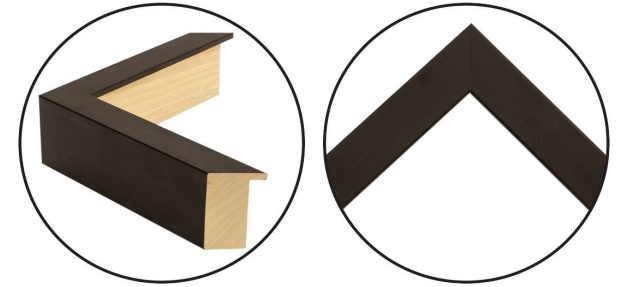

WENDOVER ART GROUP

ITEM NUMBER : **CK0681**

TITLE : **Decoupage 2**

OUTWARD DIMENSION (W X H) : **33.5" x 41.5"**

FRAME (WIDTH X DEPTH) : **MC2332 | 1" x 2.13"**

FRAME FINISH : **Standard Frame
Espresso**

DESCRIPTION :

**Giclee on Watercolor Paper, Deckled and Floated on Mat,
Framed in Shadowbox**