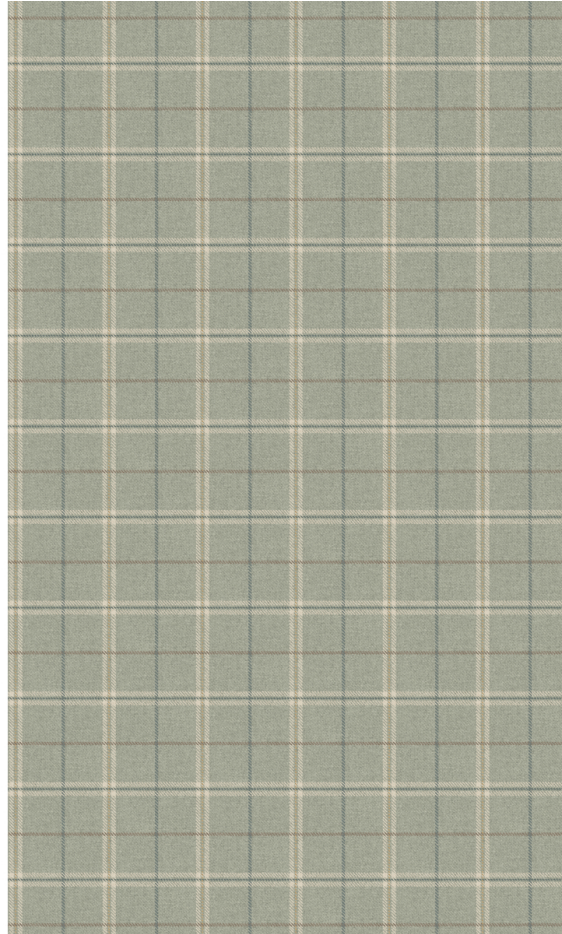

**Islay - Aqua**

SKU: FG120.R104.0

LEEJOFA

SKU: **FG120.R104.0**

Collection: **Country Walk Wallpapers**

Note: **Priced And Sold By The 10 Meter Roll**

Width: **70 cm (27.56 in)**

Wallcovering Area: **7.00 Square Meter**

Brand: **Mulberry**

Railroaded: **No**

Composition: **Non Woven - 100%**

Vertical Repeat: **22.5 cm (8.86 in)**