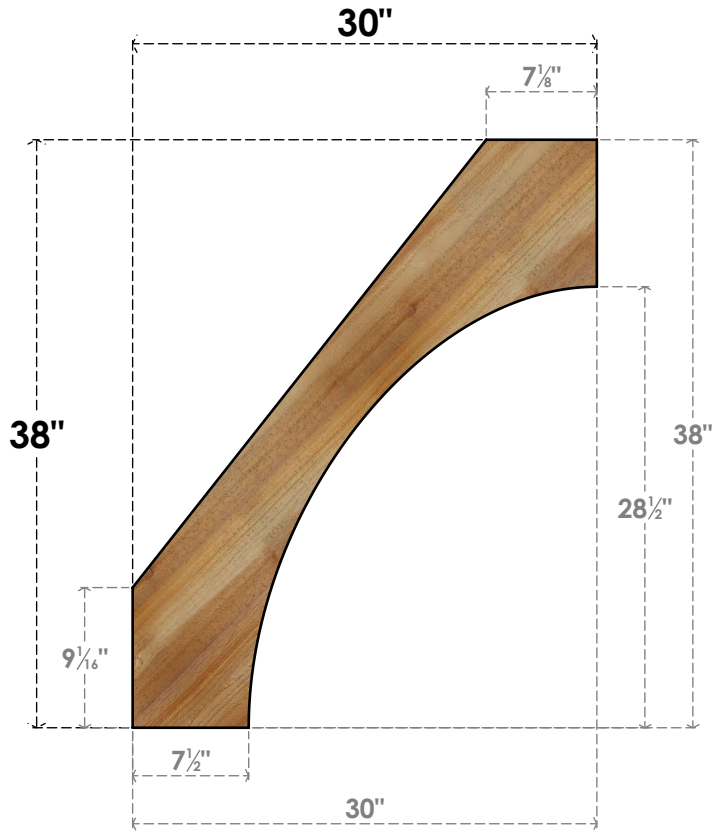

BRC06X30X38WTLOORWR

6"W X 30"D X 38"H WESTLAKE ROUGH SAWN BRACE, WESTERN RED CEDAR

SIDE

FRONT

EKENA MILLWORK
 2300 WEST MAIN ST.
 CLARKSVILLE, TX 75426
 TOLL FREE: 866-607-0453
 WWW.EKENAMILLWORK.COM

NOTES