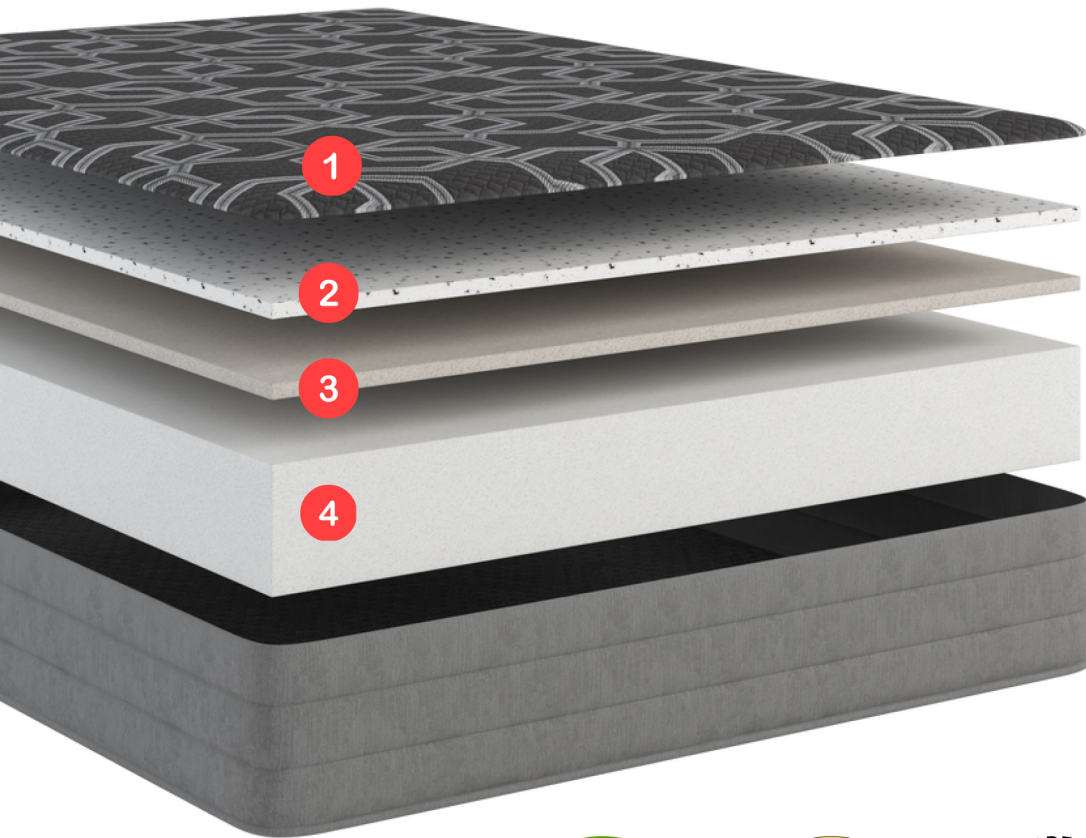

LUX COOLING FOAM

MEDIUM | 10"

510BX

- 1 Cooling Cover**
Cool to touch cover reacts to your body temperature to pull away excess heat.
- 2 Elate Visco**
Memory foam infused with graphite, copper, silver, and gel to add the ultimate in support and relieving pressure so you don't toss and turn throughout the night.
- 3 HD Comfort Foam**
Allows you to float to your level of comfort giving added pressure relief and support.
- 4 HD Support Core**
Individually wrapped coils help reduce noise and isolate body movement by your sleep partner allowing you to stay asleep longer.