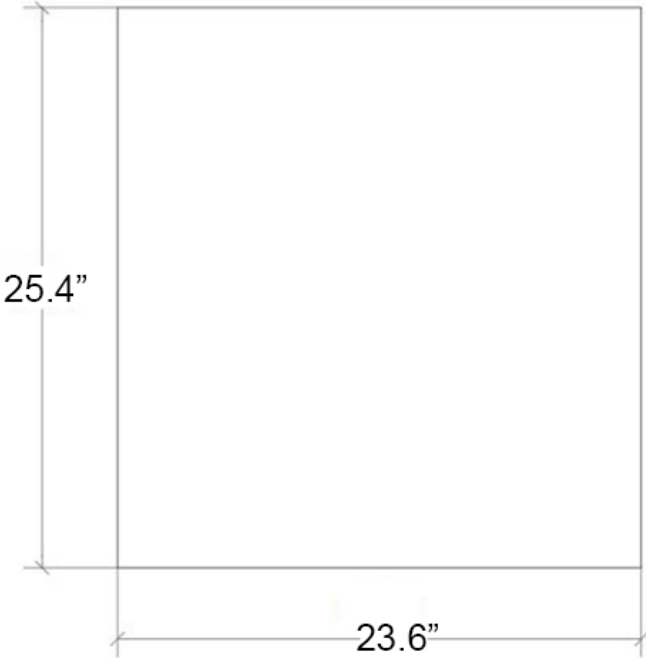

Speci 56302

Features

- Wall Mirror
- Polished Edge Mirror
- 5 mm Glass Thickness
- Made in Italy

SKU# | Option:

- Speci 56302 | Mirror Glass

Finishes:

* WS Bath Collections reserves the right to revise dimensions or information on this sheet without notice

Collection
Speci

Model |
Speci 56302

Dimensions Metric

1 inch = 2.54 cm

1 inch = 25.4 mm

WS[®]
BATH
COLLECTIONS

1051 Lea Drive - Collegeville, PA 19426
Tel. 215 513 9400 - Fax 610 831 0215

www.ws bathcollections.com - info@ws bathcollections.com

Product Specs Sheets

Collection
Speci

Model |
Speci 56302

Dimensions Metric
1 inch = 2.54 cm
1 inch = 25.4 mm

1051 Lea Drive - Collegeville, PA 19426
Tel. 215 513 9400 - Fax 610 831 0215
www.ws bathcollections.com - info@ws bathcollections.com