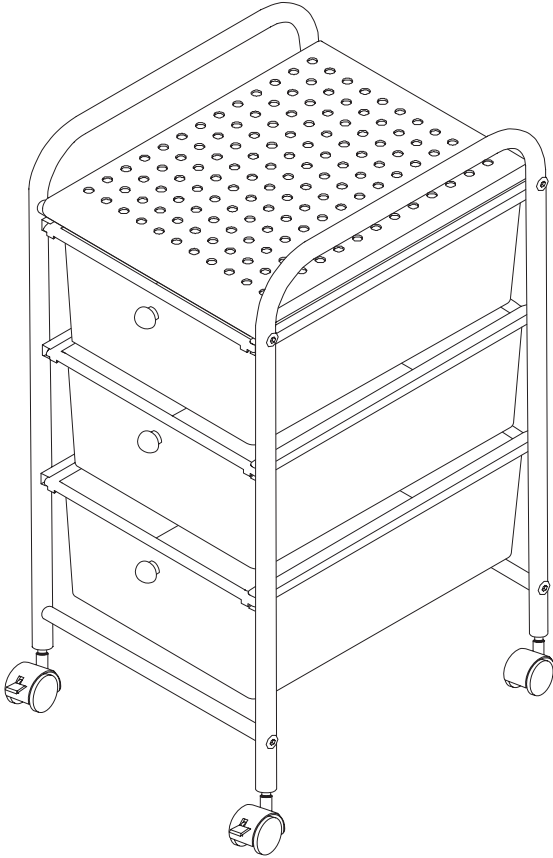

storage cart
carro de almacenamiento
chariot de rangement

12.60 in L x 14.37 in W x 24.8 in H / 32 cm L x 36.5 cm W x 63 cm H

PARTS LIST

PART/ILLUSTRATION	(QTY)	DESCRIPTION
A 	(2)	side supports soportes laterales supports latéraux
B 	(1)	work surface superficie de trabajo la surface de travail
C 	(3)	drawers cajones tiroirs
D 	(4)	cross bars barras transversales barres transversales
E 	(3)	drawer pulls tiradores poignées de tiroir
F 	(2)	casters ruedas roulettes
G 	(2)	locking casters ruedas de bloqueo roulettes à blocage
H 	(4)	caster sleeves mangas de lanzador manches de roulettes
I 	(3)	drawer pull screws tornillos de tracción cajón vis tiroir de traction
J 	(8)	cross bar screws tornillos de barras cruzadas vis à barres croisées
K 	(1)	hex wrench llave hexagonal clé hexagonale

WARNING:

Keep bags and plastic sheeting away from babies and children. Do not use in cribs, beds, carriages or playpens. The plastic may cling to the nose and mouth and prevent breathing.