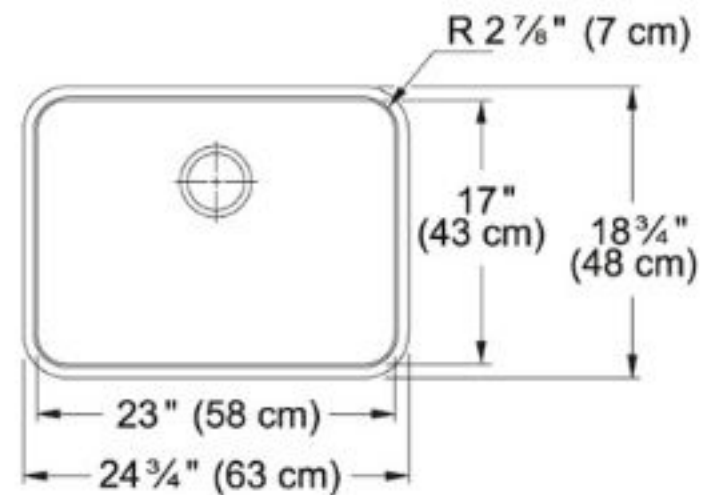

SPECIFICATION SHEET

PRODUCT FAMILY: Sinks FINISH: Stainless Steel SERIES: GRANDE MODEL: GDX11023

Product Information

FUN#	122.0203.674
US Part Number	GDX11023
Minimum Cabinet Size	27"
Drain Opening	3 1/2"
Outer Dimensions	24 3/4"x18 3/4"
Bowl Size	23x17"x9"
Number of Bowls	1