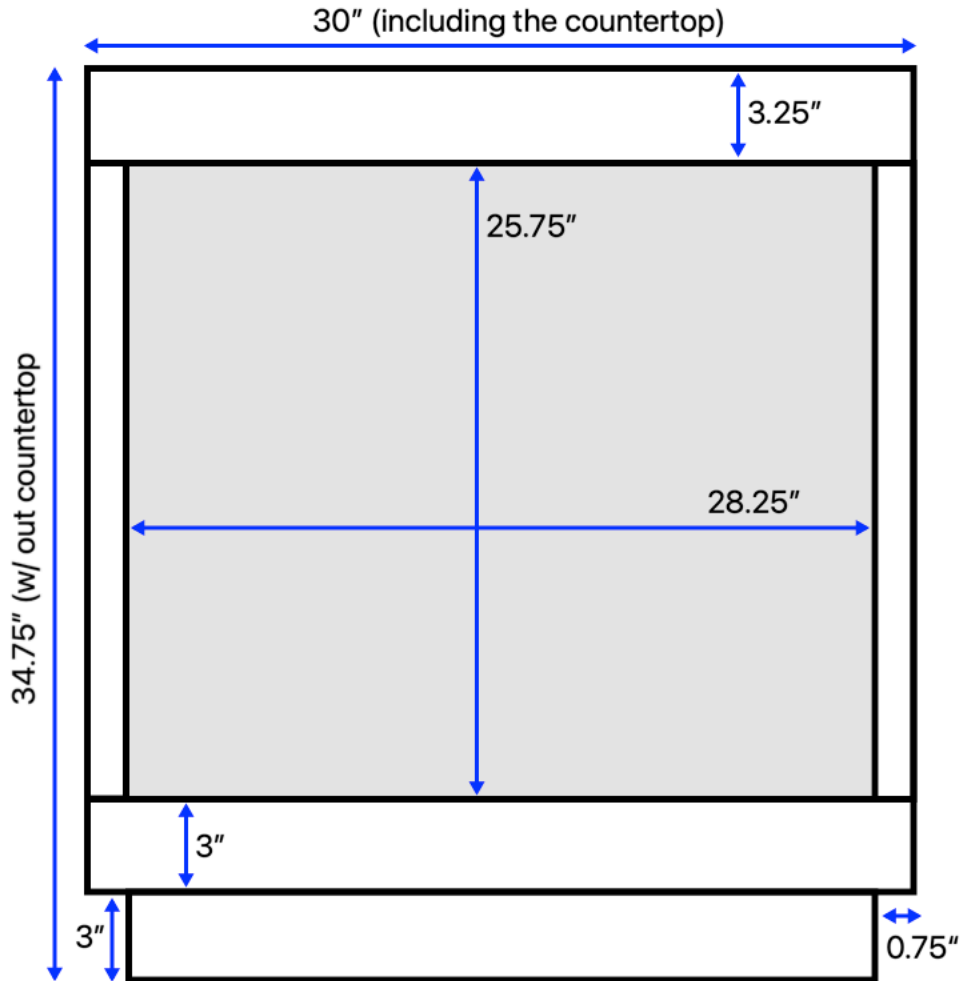

Avery 30-inch Bath Vanity (Back View)

All measurements are approximate and rounded to the nearest quarter-inch. Please allow for a slight margin of error.