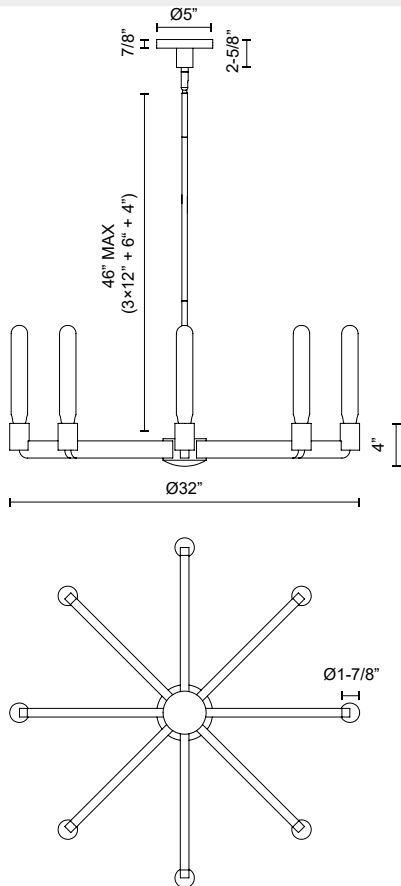

WWW.ALORAMOOD.COM