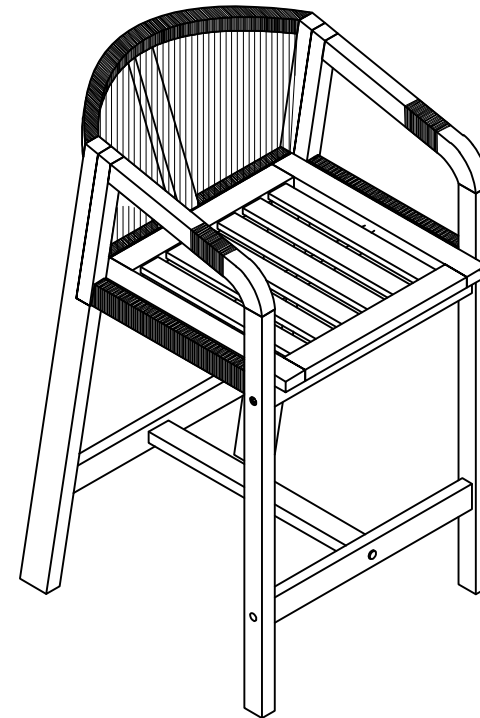

## Part List and Hardware List

PIECE	DESCRIPTION	PICTURE	QUANTITY
1	Right Leg		1x
2	Left Leg		1x
3	Back Frame		1x
4	Seat Frame		1x
5	Trim		1x
6	Tie Rod 1		1x
7	Tie Rod 2		1x
8	Back Cushion		1x
9	Seat Cushion		1x
Ⓐ	Screw 1	 M7x60 mm	6x
Ⓑ	Screw 2	 M6x50 mm	6x
Ⓒ	Screw 3	 M6x60 mm	2x
Ⓓ	Allen Key	 M4	1x

## Installation & Assembly

Product Dimension: 20.5"D x 23"W x 38"H

Number of persons required for assembly : 2 people

Amount of time required for assembly : 15 minutes

1

A	 M7x60 mm	1x
---	---	----

2

B	 M6x50 mm	4x
---	--	----