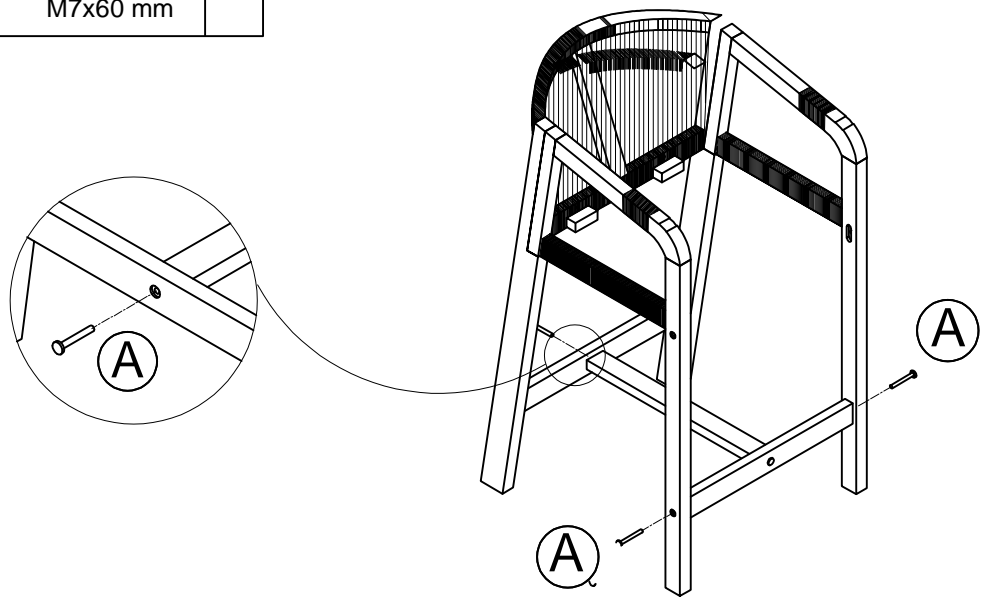

## Part List and Hardware List

PIECE	DESCRIPTION	PICTURE	QUANTITY
1	Right Leg		1x
2	Left Leg		1x
3	Back Frame		1x
4	Seat Frame		1x
5	Trim		1x
6	Tie Rod 1		1x
7	Tie Rod 2		1x
8	Back Cushion		1x
9	Seat Cushion		1x
Ⓐ	Screw 1	 M7x60 mm	6x
Ⓑ	Screw 2	 M6x50 mm	6x
Ⓒ	Screw 3	 M6x60 mm	2x
Ⓓ	Allen Key	 M4	1x

## Installation & Assembly

Product Dimension: 20.5"D x 23"W x 38"H

Number of persons required for assembly : 2 people

Amount of time required for assembly : 15 minutes

1

A	 M7x60 mm	1x
---	---	----

2

B	 M6x50 mm	4x
---	--	----

3

A	 M7x60 mm	3x
---	--	----

4

C	 M6x60 mm	2x
---	---	----

5		
(A)	 M7x60 mm	2x
(B)	 M6x50 mm	2x