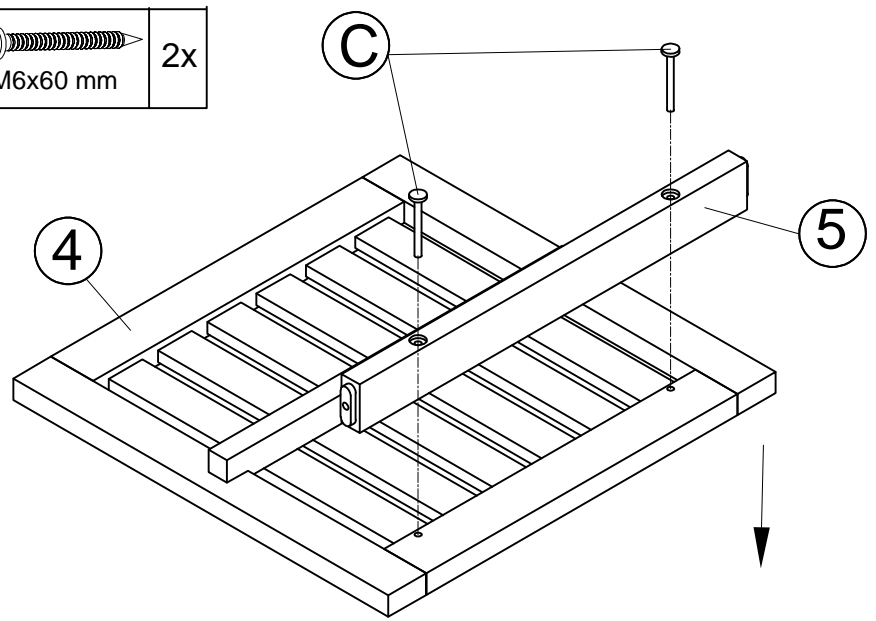

## Part List and Hardware List

PIECE	DESCRIPTION	PICTURE	QUANTITY
1	Right Leg		1x
2	Left Leg		1x
3	Back Frame		1x
4	Seat Frame		1x
5	Trim		1x
6	Tie Rod 1		1x
7	Tie Rod 2		1x
8	Back Cushion		1x
9	Seat Cushion		1x
Ⓐ	Screw 1	 M7x60 mm	6x
Ⓑ	Screw 2	 M6x50 mm	6x
Ⓒ	Screw 3	 M6x60 mm	2x
Ⓓ	Allen Key	 M4	1x

## Installation & Assembly

Product Dimension: 20.5"D x 23"W x 38"H

Number of persons required for assembly : 2 people

Amount of time required for assembly : 15 minutes

1

A	 M7x60 mm	1x
---	---	----

2

B	 M6x50 mm	4x
---	--	----

3

A	 M7x60 mm	3x
---	--	----

4

C	 M6x60 mm	2x
---	---	----

5		
(A)	 M7x60 mm	2x
(B)	 M6x50 mm	2x