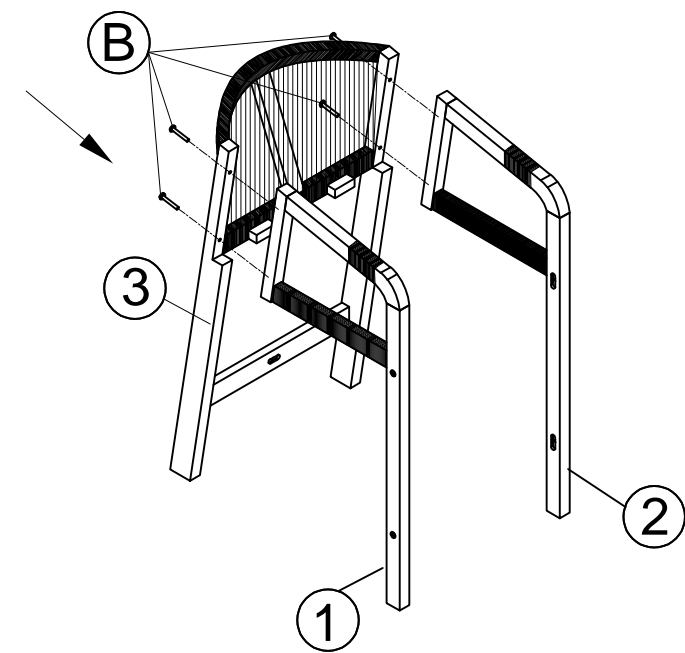

## Part List and Hardware List

PIECE	DESCRIPTION	PICTURE	QUANTITY
1	Right Leg		1x
2	Left Leg		1x
3	Back Frame		1x
4	Seat Frame		1x
5	Trim		1x
6	Tie Rod 1		1x
7	Tie Rod 2		1x
8	Back Cushion		1x
9	Seat Cushion		1x
Ⓐ	Screw 1	 M7x60 mm	6x
Ⓑ	Screw 2	 M6x50 mm	6x
Ⓒ	Screw 3	 M6x60 mm	2x
Ⓓ	Allen Key	 M4	1x

## Installation & Assembly

Product Dimension: 20.5"D x 23"W x 38"H

Number of persons required for assembly : 2 people

Amount of time required for assembly : 15 minutes

1

A	 M7x60 mm	1x
---	---	----

2

B	 M6x50 mm	4x
---	--	----

3

A	 M7x60 mm	3x
---	--	----

4

C	 M6x60 mm	2x
---	---	----

5		
(A)	 M7x60 mm	2x
(B)	 M6x50 mm	2x