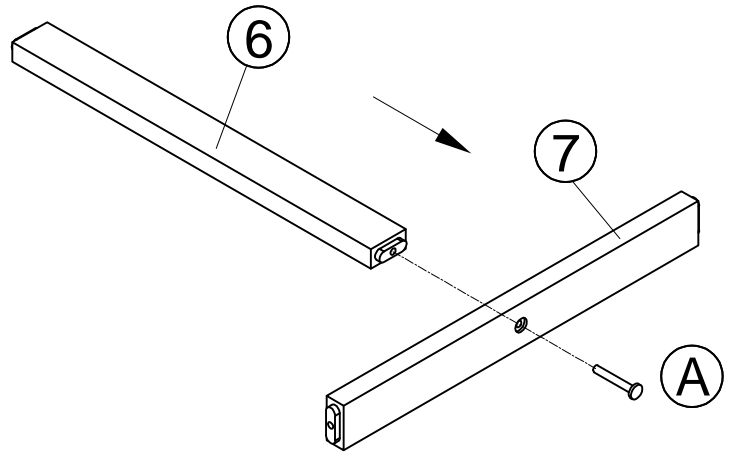

## Part List and Hardware List

PIECE	DESCRIPTION	PICTURE	QUANTITY
1	Right Leg		1x
2	Left Leg		1x
3	Back Frame		1x
4	Seat Frame		1x
5	Trim		1x
6	Tie Rod 1		1x
7	Tie Rod 2		1x
8	Back Cushion		1x
9	Seat Cushion		1x
Ⓐ	Screw 1	 M7x60 mm	6x
Ⓑ	Screw 2	 M6x50 mm	6x
Ⓒ	Screw 3	 M6x60 mm	2x
Ⓓ	Allen Key	 M4	1x

## Installation & Assembly

Product Dimension: 20.5"D x 23"W x 38"H

Number of persons required for assembly : 2 people

Amount of time required for assembly : 15 minutes

1

A	 M7x60 mm	1x
---	---	----

2

B	 M6x50 mm	4x
---	--	----

3

A	 M7x60 mm	3x
---	--	----

4

C	 M6x60 mm	2x
---	---	----

5		
(A)	 M7x60 mm	2x
(B)	 M6x50 mm	2x