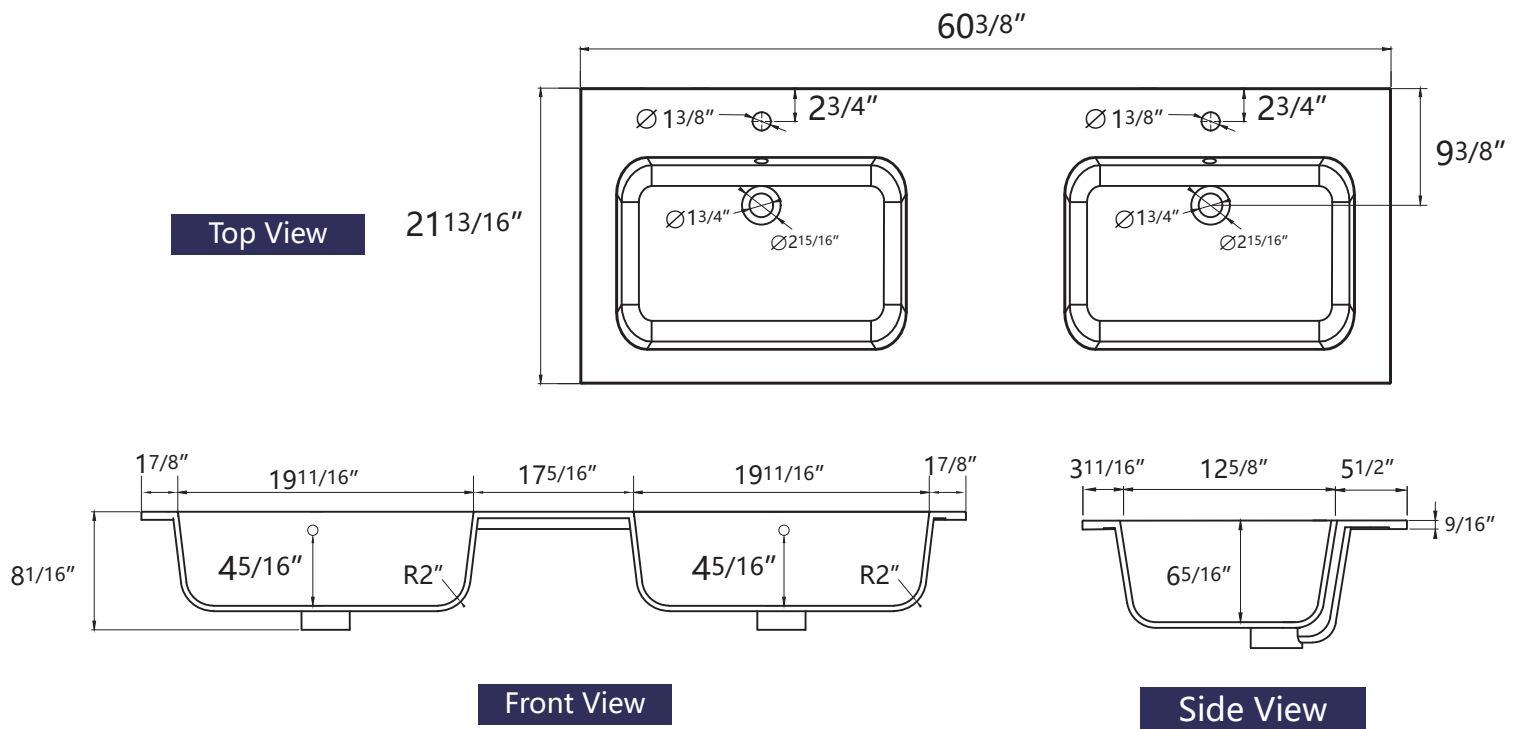

DIMENSION DETAILS

BATHROOM VANITY

Email: bestgoservice@126.com

Hotline: 626 679 3588

PRODUCT
INSTRUCTION
VIDEO

RIO 60"

COUNTERTOP SIZE

VANITY SIZE