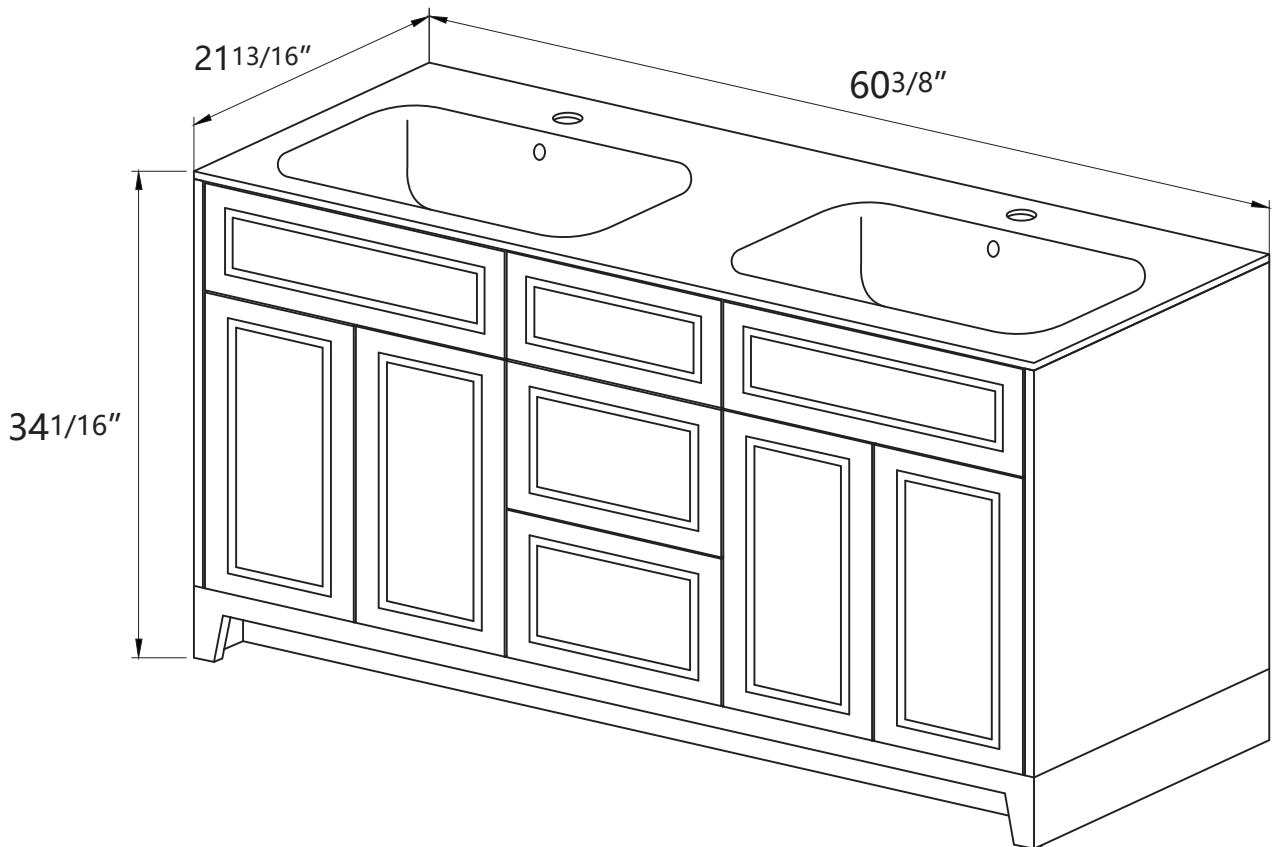

DIMENSION DETAILS

BATHROOM VANITY

Email: bestgoservice@126.com

Hotline: 626 679 3588

PRODUCT
INSTRUCTION
VIDEO

RIO 60"

COUNTERTOP SIZE

VANITY SIZE