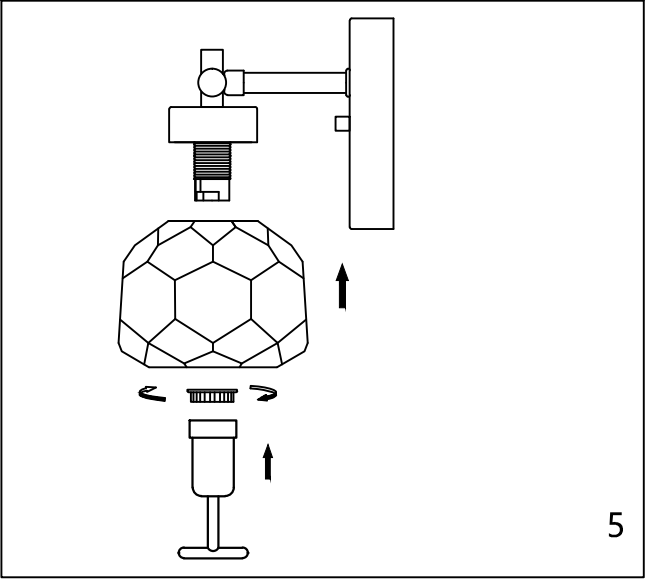

CAUTION - All glass is fragile, use care when handling Glass component(s) and or Lamp(S).

CANOPY MOUNTING & WIRE CONNECTION ASSEMBLY STEPS:

1. E, J ———— ● C
2. F ———— ● E
3. C, I ———— ● M
4. K, L ———— ● H
5. A, D ———— ● E

K, L (Wire and Mounting Box Not Included)

NO	A	B	C	D	E	F	G	H	I
Part list									
QTY	1	1	1	2	2	2	3	3	2

FIXTURE ASSEMBLY STEPS :

1. O, G ———— ● A
2. N ———— ● A

N (Bulb Not Included)

Instructions d'Assemblage et Installation