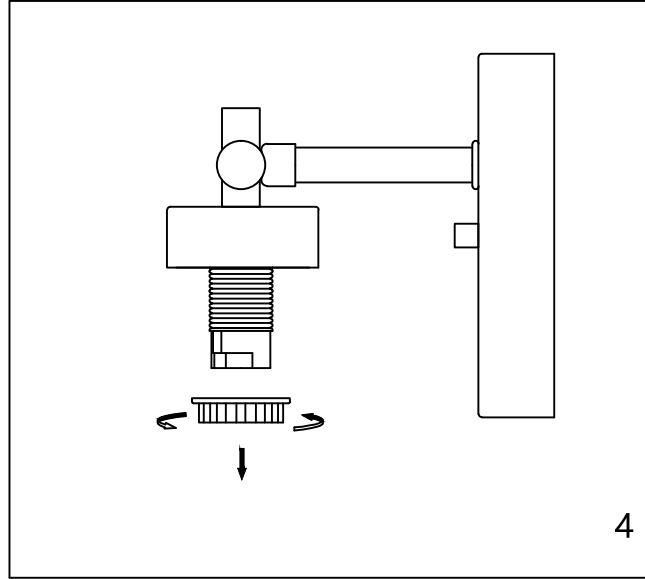

CAUTION - All glass is fragile, use care when handling Glass component(s) and or Lamp(S).

CANOPY MOUNTING & WIRE CONNECTION ASSEMBLY STEPS:

1. E, J ———— ● C
2. F ———— ● E
3. C, I ———— ● M
4. K, L ———— ● H
5. A, D ———— ● E

K, L (Wire and Mounting Box Not Included)

NO	A	B	C	D	E	F	G	H	I
Part list									
QTY	1	1	1	2	2	2	3	3	2

FIXTURE ASSEMBLY STEPS :

1. O, G ———— ● A
2. N ———— ● A

N (Bulb Not Included)

Instructions d'Assemblage et Installation