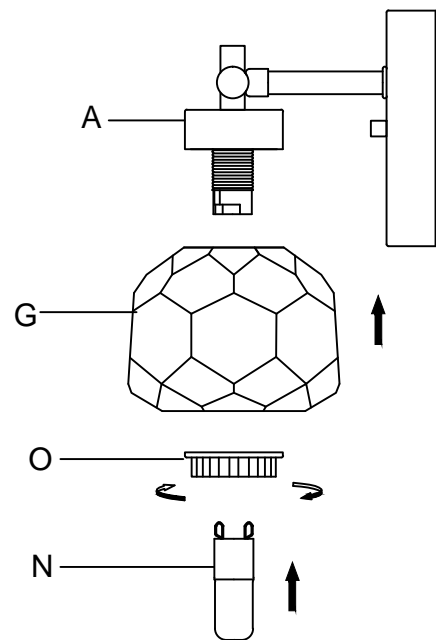

CAUTION - All glass is fragile, use care when handling Glass component(s) and or Lamp(S).

CANOPY MOUNTING & WIRE CONNECTION ASSEMBLY STEPS:

1. E, J ———— ● C
2. F ———— ● E
3. C, I ———— ● M
4. K, L ———— ● H
5. A, D ———— ● E

K, L (Wire and Mounting Box Not Included)

NO	A	B	C	D	E	F	G	H	I
Part list									
QTY	1	1	1	2	2	2	3	3	2

FIXTURE ASSEMBLY STEPS :

1. O, G ———— ● A
2. N ———— ● A

N (Bulb Not Included)

Instructions d'Assemblage et Installation