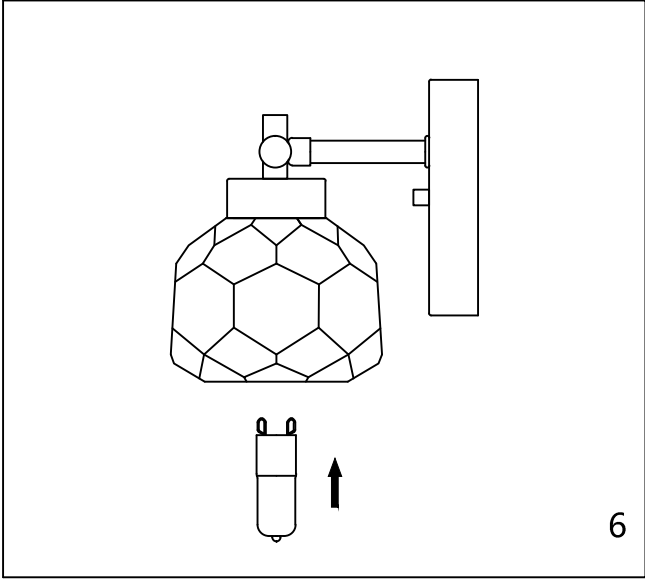

CAUTION - All glass is fragile, use care when handling Glass component(s) and or Lamp(S).

CANOPY MOUNTING & WIRE CONNECTION ASSEMBLY STEPS:

1. E, J ———— ● C
2. F ———— ● E
3. C, I ———— ● M
4. K, L ———— ● H
5. A, D ———— ● E

K, L (Wire and Mounting Box Not Included)

NO	A	B	C	D	E	F	G	H	I
Part list									
QTY	1	1	1	2	2	2	3	3	2

FIXTURE ASSEMBLY STEPS :

1. O, G ———— ● A
2. N ———— ● A

N (Bulb Not Included)

Instructions d'Assemblage et Installation