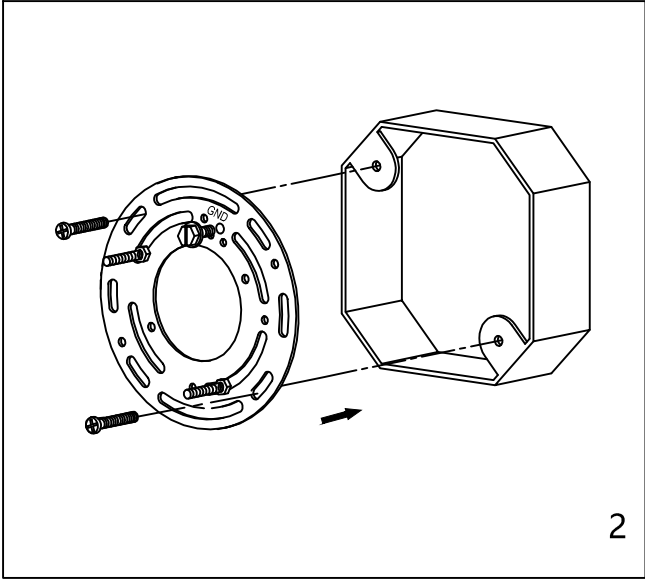

CAUTION - All glass is fragile, use care when handling Glass component(s) and or Lamp(S).

CANOPY MOUNTING & WIRE CONNECTION ASSEMBLY STEPS:

1. E, J ———— ● C
2. F ———— ● E
3. C, I ———— ● M
4. K, L ———— ● H
5. A, D ———— ● E

K, L (Wire and Mounting Box Not Included)

NO	A	B	C	D	E	F	G	H	I
Part list									
QTY	1	1	1	2	2	2	3	3	2

FIXTURE ASSEMBLY STEPS :

1. O, G ———— ● A
2. N ———— ● A

N (Bulb Not Included)

Instructions d'Assemblage et Installation