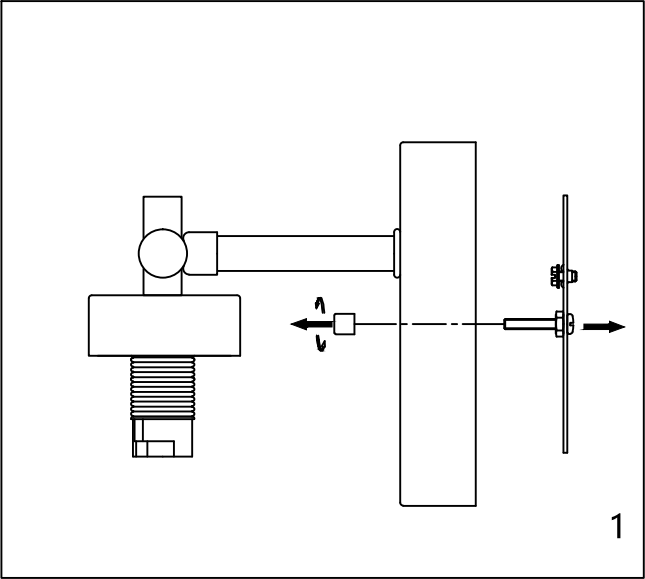

CAUTION - All glass is fragile, use care when handling Glass component(s) and or Lamp(S).

CANOPY MOUNTING & WIRE CONNECTION ASSEMBLY STEPS:

1. E, J ———— ● C
2. F ———— ● E
3. C, I ———— ● M
4. K, L ———— ● H
5. A, D ———— ● E

K, L (Wire and Mounting Box Not Included)

NO	A	B	C	D	E	F	G	H	I
Part list									
QTY	1	1	1	2	2	2	3	3	2

FIXTURE ASSEMBLY STEPS :

1. O, G ———— ● A
2. N ———— ● A

N (Bulb Not Included)

Instructions d'Assemblage et Installation