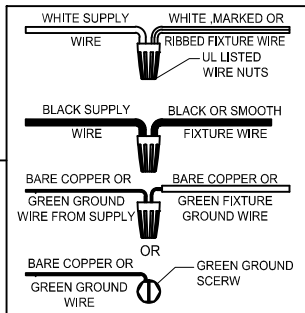

Assembly & Installation Instructions

CAUTION: Read instructions carefully and turn electricity off at main circuit breaker panel before beginning installation.

*****
WARNING - If any Special Control Devices are used with this Fixture, Follow the instructions Carefully to assure full compliance with N.E.C. requirements. If there are any questions, contact a Qualified Electrical Contractor.

WARNING - This product contains chemicals known to the State of California to cause cancer, birth defects and /or other reproductive harm. Thoroughly wash hands after installing, handling, cleaning, or otherwise touching this product

CAUTION - All glass is fragile, use care when handling Glass component(s) and or Lamp(S).

CANOPY MOUNTING & WIRE CONNECTION ASSEMBLY STEPS:

1. E, J ———— ● C
2. F ———— ● E
3. C, I ———— ● M
4. K, L ———— ● H
5. A, D ———— ● E

K, L (Wire and Mounting Box Not Included)