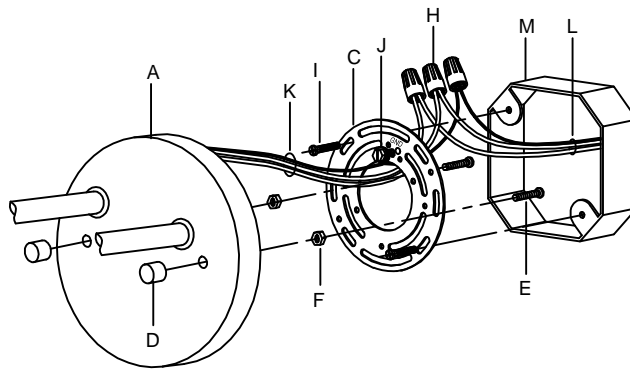

Assembly & Installation Instructions

CAUTION: Read instructions carefully and turn electricity off at main circuit breaker panel before beginning installation.

*****
WARNING - If any Special Control Devices are used with this Fixture, Follow the instructions Carefully to assure full compliance with N.E.C. requirements. If there are any questions, contact a Qualified Electrical Contractor.

WARNING - This product contains chemicals known to the State of California to cause cancer, birth defects and /or other reproductive harm. Thoroughly wash hands after installing, handling, cleaning, or otherwise touching this product

CAUTION - All glass is fragile, use care when handling Glass component(s) and or Lamp(S).

CANOPY MOUNTING & WIRE CONNECTION ASSEMBLY STEPS:

1. E, J ———— ● C
2. F ———— ● E
3. C, I ———— ● M
4. K, L ———— ● H
5. A, D ———— ● E

K, L (Wire and Mounting Box Not Included)