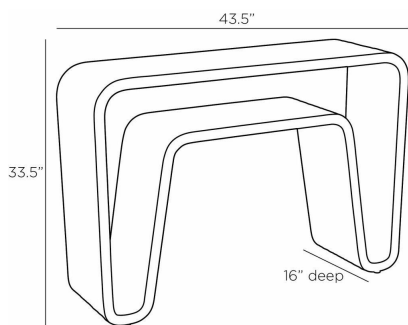

## BELTRAN CONSOLE

FLS08

H: 33.5 IN, W: 43.5 IN, D: 16 IN,  
Ebony

Add some mid-century-inspired style to any space with an airy console inspired by the era's classic hairpin desk legs. The Beltran's solid surface of ebony pencil rattan has an open back for extra impact, and a sculptural second shelf for more options.

### DIMENSIONS

Foot Print	W: 43.5 IN, D: 16 IN
Leg	W: 7 IN
Shelf	W: 23 IN, D: 15 IN
Table Top	W: 40 IN, D: 15 IN
Diagonal Dimension	36 IN
Clearance	24.5 IN