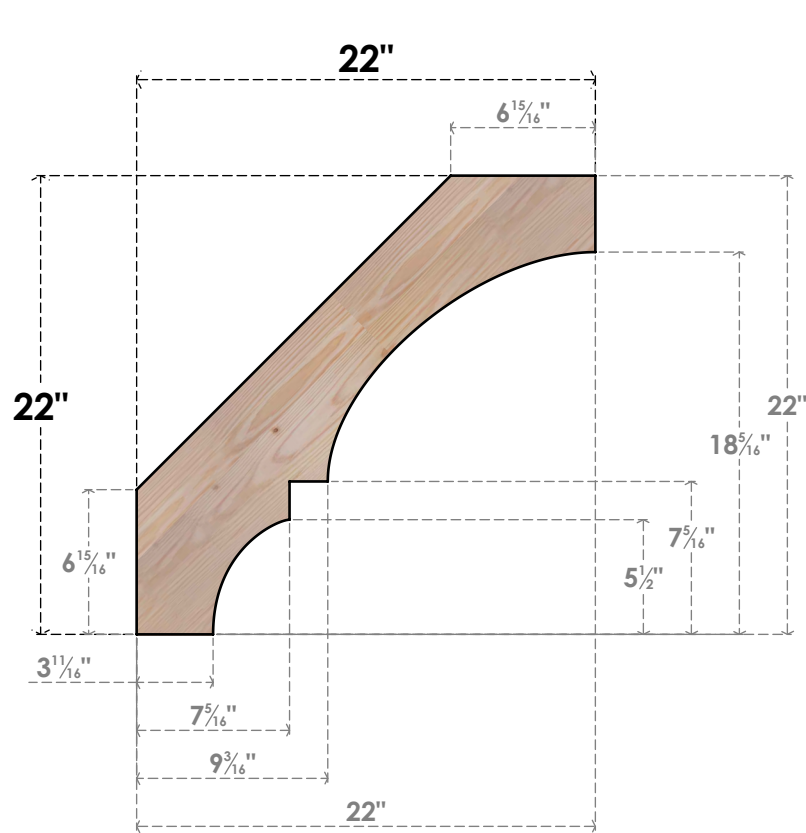

BRC04X22X22BOA00SDF

3 1/2"W X 22"D X 22"H BALBOA SMOOTH BRACE, DOUGLAS FIR

SIDE

FRONT

EKENA MILLWORK
 2300 WEST MAIN ST.
 CLARKSVILLE, TX 75426
 TOLL FREE: 866-607-0453
 WWW.EKENAMILLWORK.COM

NOTES

1. INSTALLATION TO BE COMPLETED IN ACCORDANCE WITH MANUFACTURER'S SPECIFICATIONS.
2. DRAWING MAY NOT BE TO SCALE
3. THIS DRAWING IS INTENDED FOR DESIGN AND PLANNING PURPOSES ONLY.
4. ALL INFORMATION CONTAINED HEREIN WAS CURRENT AT THE TIME OF DEVELOPMENT BUT MUST BE REVIEWED AND APPROVED BY THE PRODUCT MANUFACTURER TO BE CONSIDERED ACCURATE.
5. PRODUCTS ARE NOT KILN DRIED. THIS ITEM IS UNIQUE AND WILL CONTAIN THE NATURAL VARIATIONS THAT THE WOOD SPECIES OFFERS. THIS MAY RESULT IN VARIATIONS UP TO 1/4"