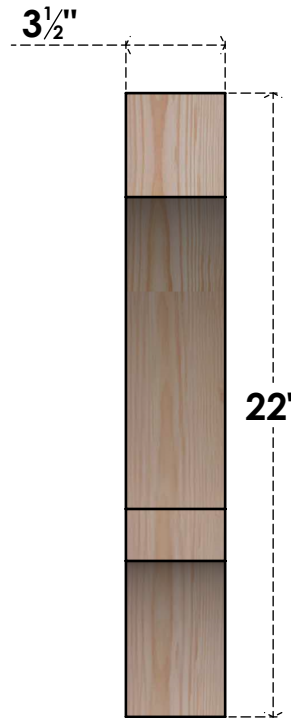

BRC04X22X22BOA00SDF

3 1/2"W X 22"D X 22"H BALBOA SMOOTH BRACE, DOUGLAS FIR

SIDE

FRONT

EKENA MILLWORK
 2300 WEST MAIN ST.
 CLARKSVILLE, TX 75426
 TOLL FREE: 866-607-0453
 WWW.EKENAMILLWORK.COM

NOTES

1. INSTALLATION TO BE COMPLETED IN ACCORDANCE WITH MANUFACTURER'S SPECIFICATIONS.
2. DRAWING MAY NOT BE TO SCALE
3. THIS DRAWING IS INTENDED FOR DESIGN AND PLANNING PURPOSES ONLY.
4. ALL INFORMATION CONTAINED HEREIN WAS CURRENT AT THE TIME OF DEVELOPMENT BUT MUST BE REVIEWED AND APPROVED BY THE PRODUCT MANUFACTURER TO BE CONSIDERED ACCURATE.
5. PRODUCTS ARE NOT KILN DRIED. THIS ITEM IS UNIQUE AND WILL CONTAIN THE NATURAL VARIATIONS THAT THE WOOD SPECIES OFFERS. THIS MAY RESULT IN VARIATIONS UP TO 1/4"