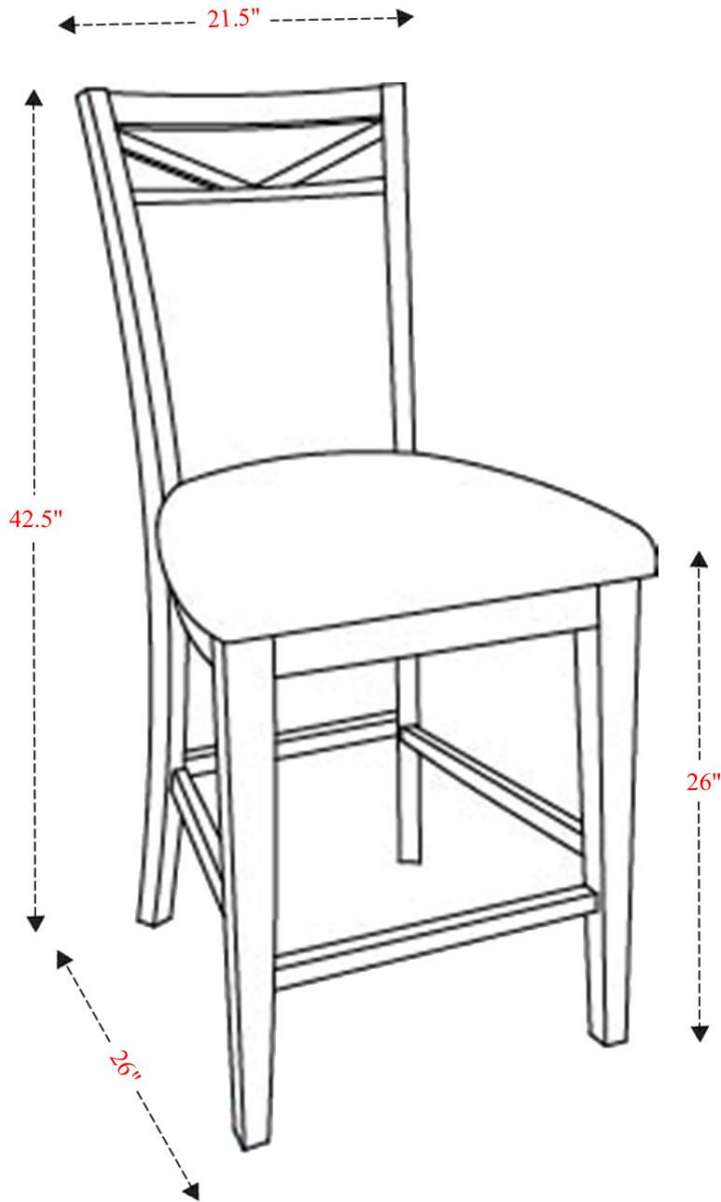

Americana Modern Upholstered Counter Chair

Overall Dimensions	21.5" x 26" x 42.5"
Overall Width	21.5"
Overall Depth	26"
Overall Height	42.5"
Overall Weight	9.9 lbs
Back Width	17.25"
Back Depth	1.25"
Back Height	18.5"
Seat Width	15"
Seat Depth	19"
Seat Height	26"
Floor to Top of Footrest	8.5"
Footrest Thickness	1.5"

Carton Dimensions: 44.25"W x 19.25"D x 13"H