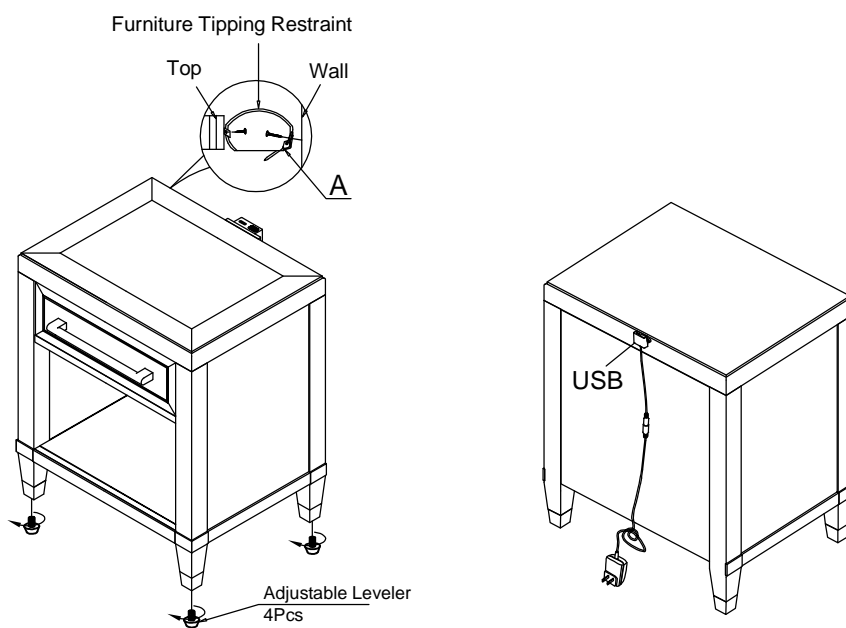

ONE DRAWER NIGHTSTAND

Thank you for purchasing this quality product. Be sure to check all packing material carefully for small parts which may have come loose inside the carton during shipment. Identify and count all parts and compare with the parts list below.

HARDWARE LIST

A	FURNITURE TIPPING RESTRAINT			
Strap	Anchor	Brackets	Screw (Ø8x1")	Screw (Ø8x5/8")
				
1pc	1pc	2pcs	1pc	1pc

MADE IN VIETNAM